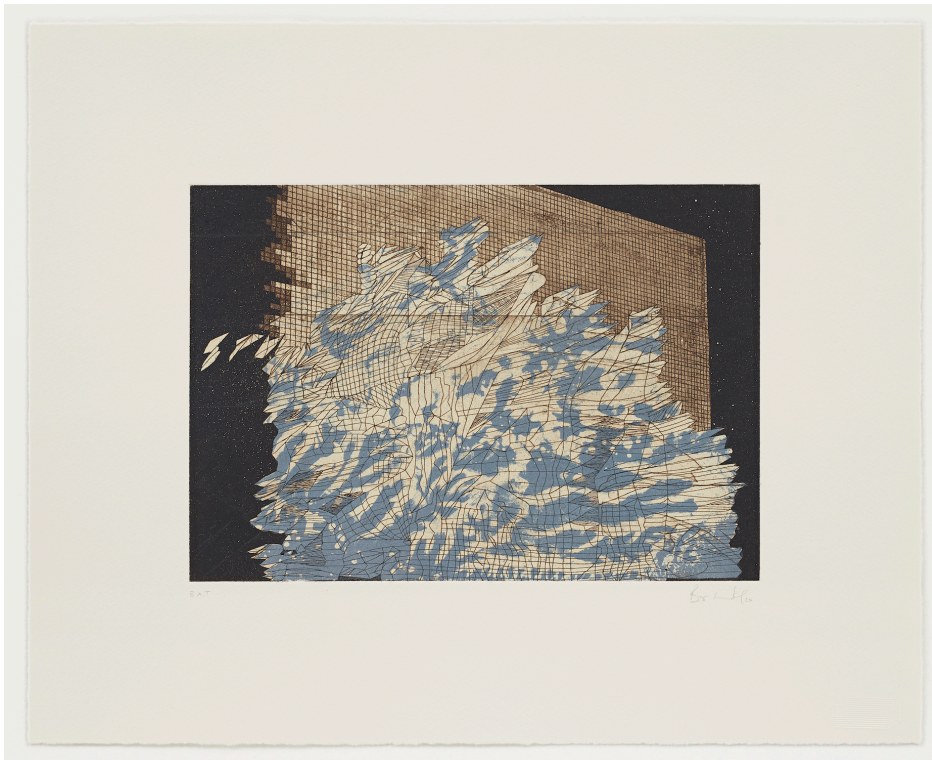

Continental Shift VI

Call for Price

Frame	None
Edition Size	10
Medium	Etching with chine-collé
Height	36.00 cm
Width	44.80 cm
Artwork Height	19.5
Artwork Width	28.5
Artist	Bevan de Wet
Year	2020