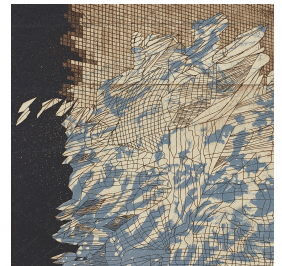

Continental Shift VI

Call for Price

Frame	None
Edition Size	10
Medium	Etching with chine-collé
Height	36.00 cm
Width	44.80 cm
Artwork Height	19.5
Artwork Width	28.5
Artist	Bevan de Wet
Year	2020