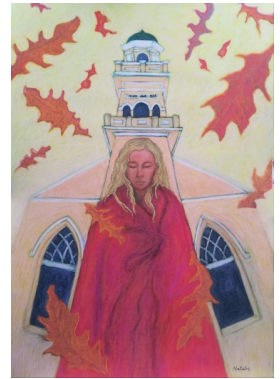

'Autumn Leaves'

Call for Price

My paintings are poems. They are the place where I process emotion.

Frame	Double-mounted, Gold-hued frame, Under glass
Medium	Soft Pastel on 300gsm acid free Colourfix paper
Height	80.00 cm
Width	60.00 cm
Artist	Natalie van Wyk
Year	2021