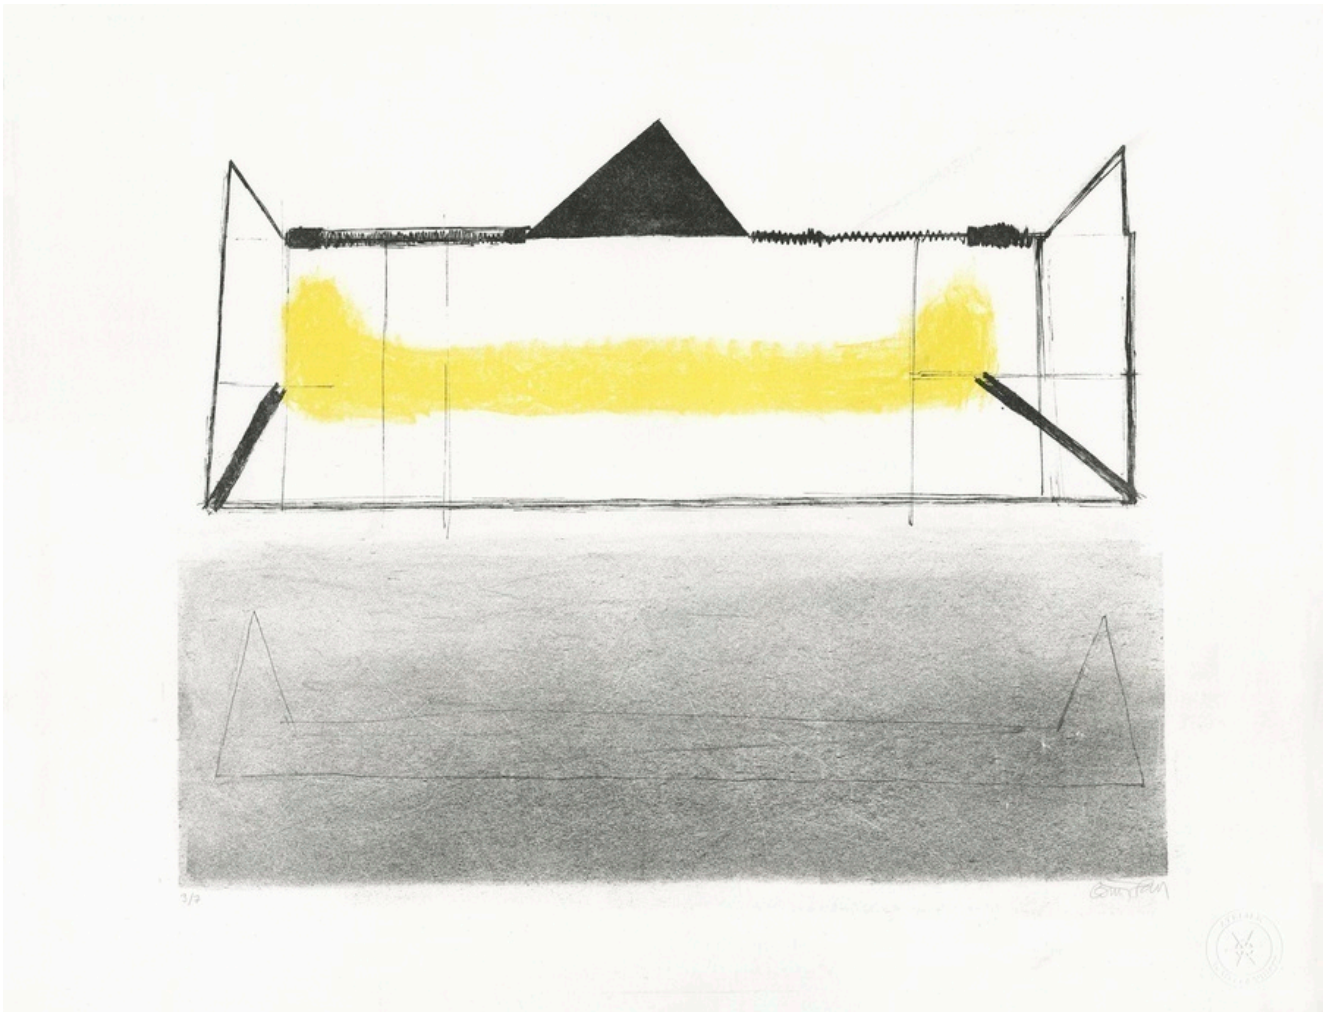

Shrine

R 5,500.00

Two layer stone lithograph

Edition Size	7
Medium	Print
Height	50.00 cm
Width	65.00 cm
Artist	Côme Touvay