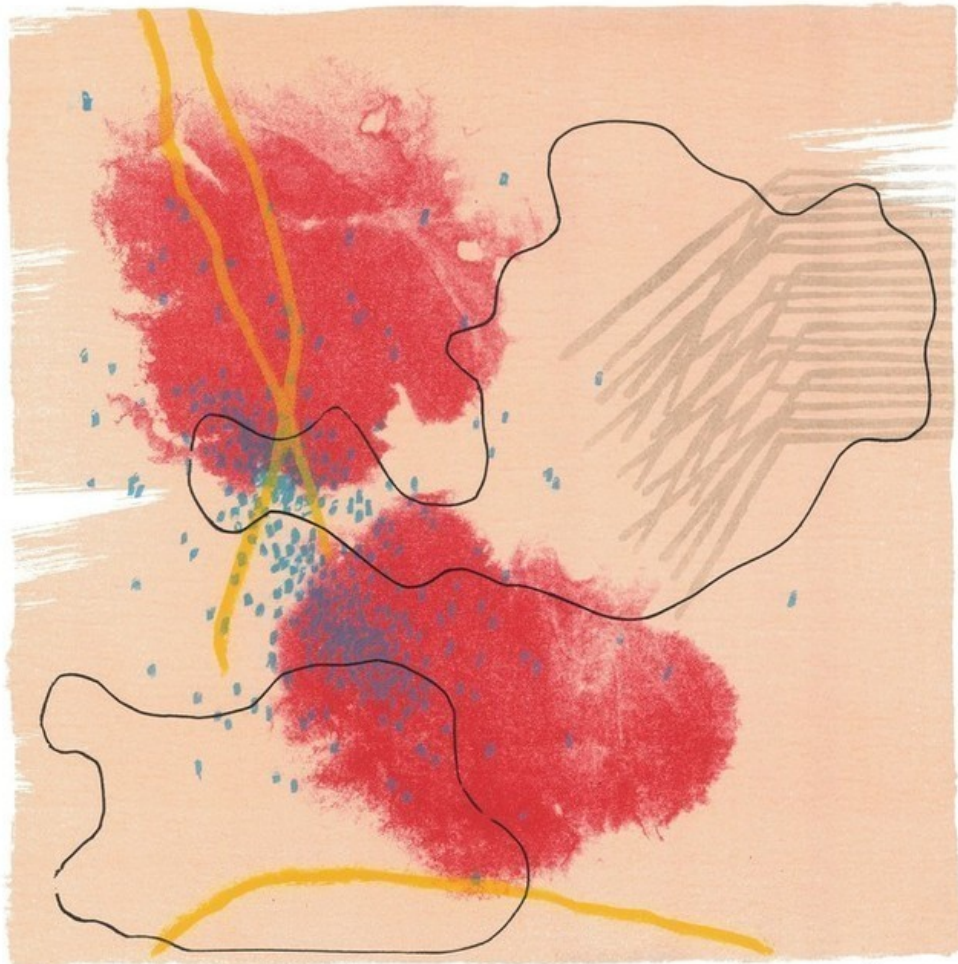

Unit Structures I

R 7,800.00

1/20

Unit Structures I

Mangena is

Medium	Stone lithograph
Height	38.00 cm
Width	35.00 cm
Artist	Mongezi Ncaphayi
Year	2019