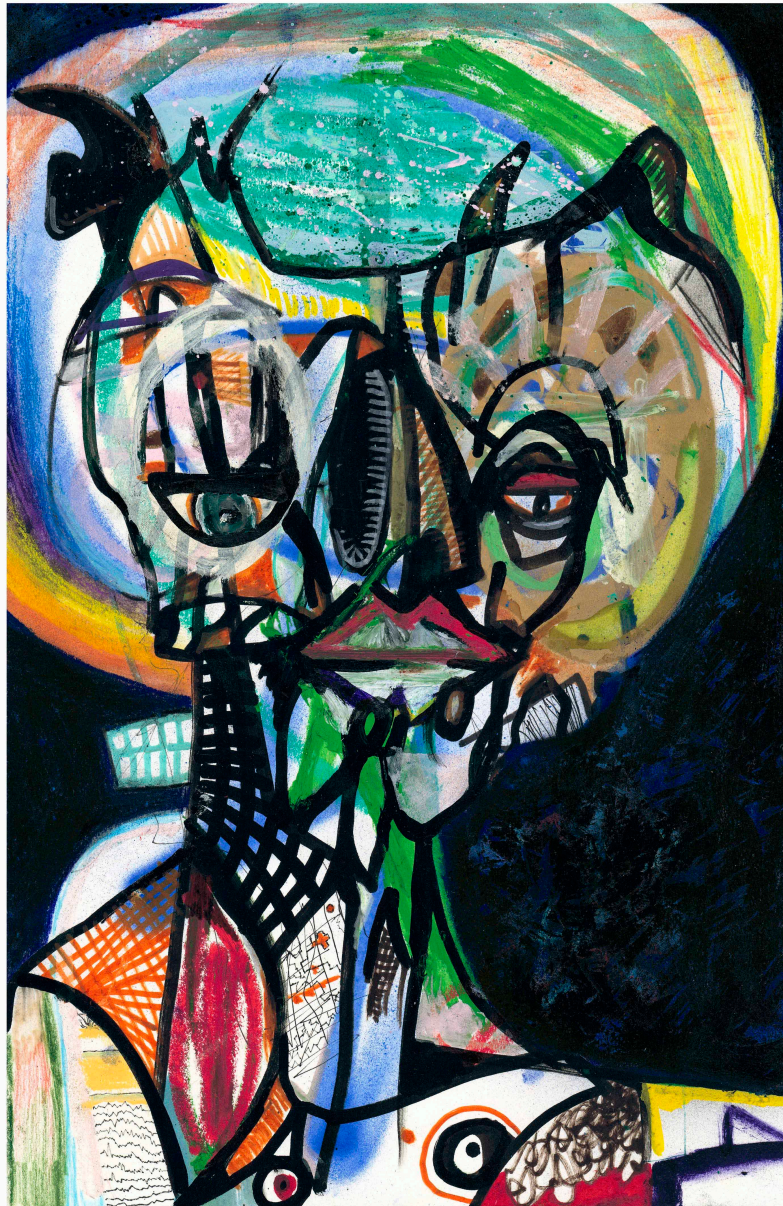

**Almost hendrix**

**R 2,608.69**

The artwork was created by Ryan Shava & Jared Aufrichtig

Frame	Black wooden frame
Medium	Digital print on paper
Location	Cape Town, South Africa
Height	42.00 cm
Width	29.00 cm
Artist	Art's digital provenance
Year	2024