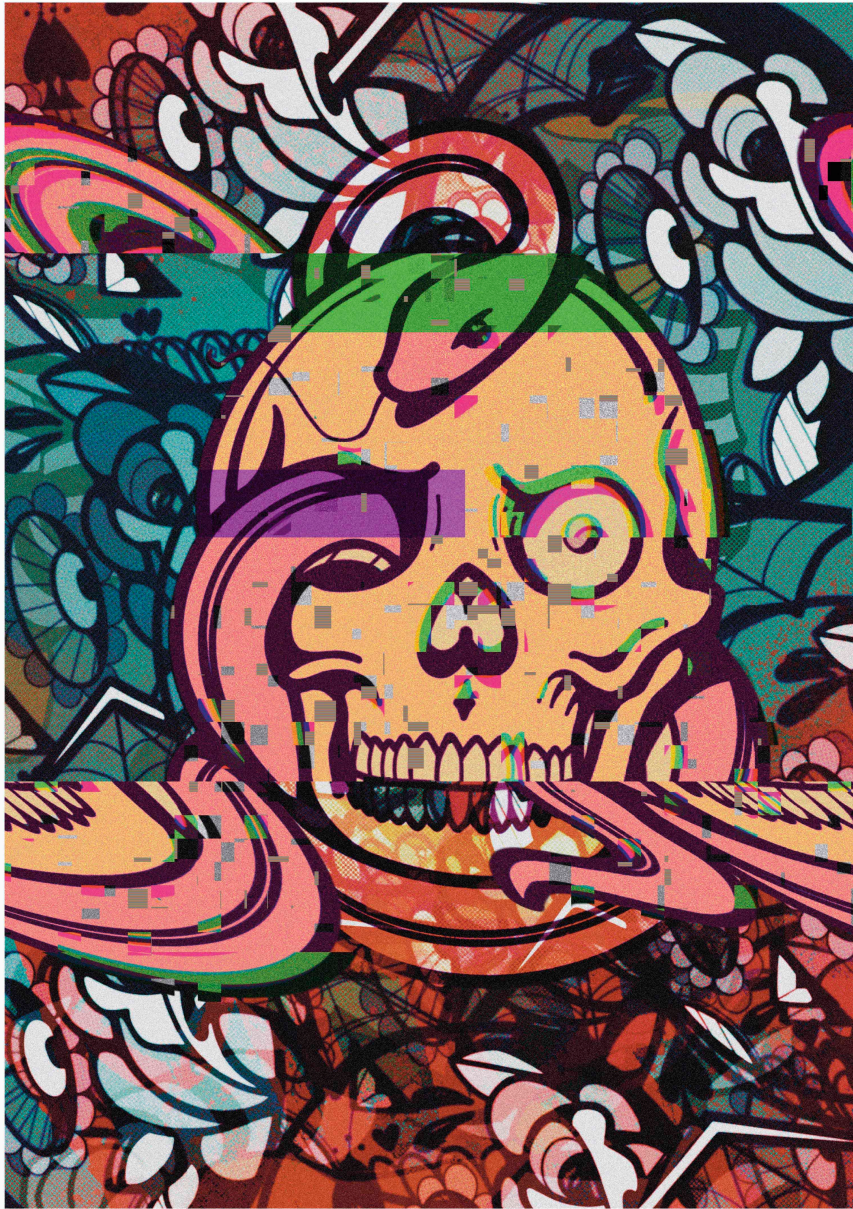

Glitch One

R 2,173.91

The artwork was created by Rico Swanepoel

Frame	Black wooden frame
Medium	Digital print on paper
Location	Cape Town, South Africa
Height	42.00 cm
Width	29.00 cm
Artist	Art's digital provenance
Year	2024