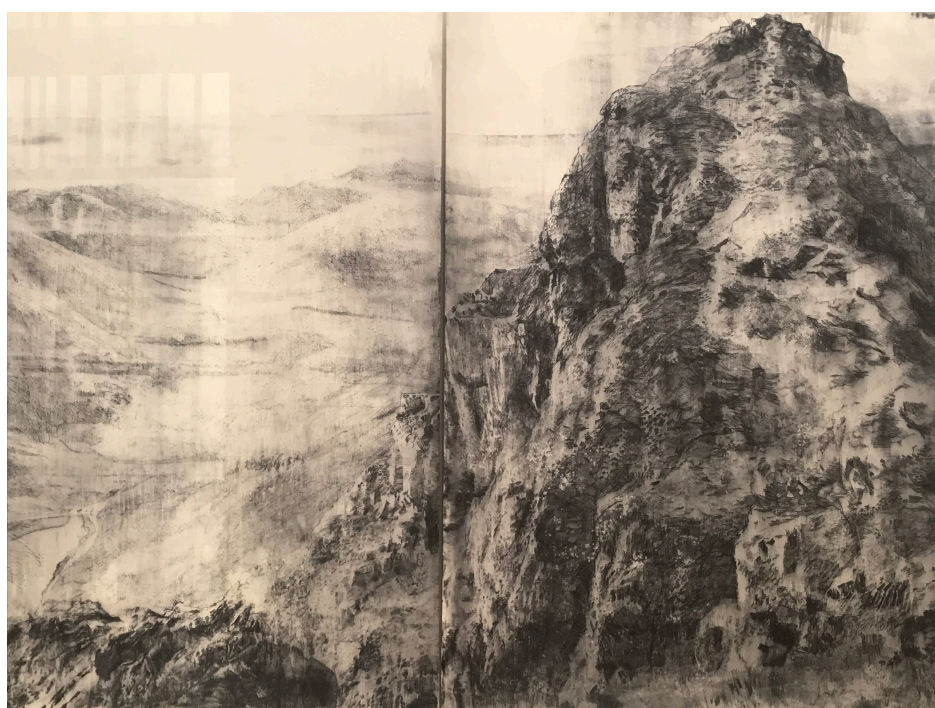

This is the Mountain

R 55,000.00

Rhett Martyn

This is the Mountain, 2022

Ink Drawing

Frame	None
Medium	Ink Drawing.
Location	Cape Town, South Africa
Height	2100.00 cm
Width	3200.00 cm
Artist	Rhett Martyn
Year	2022