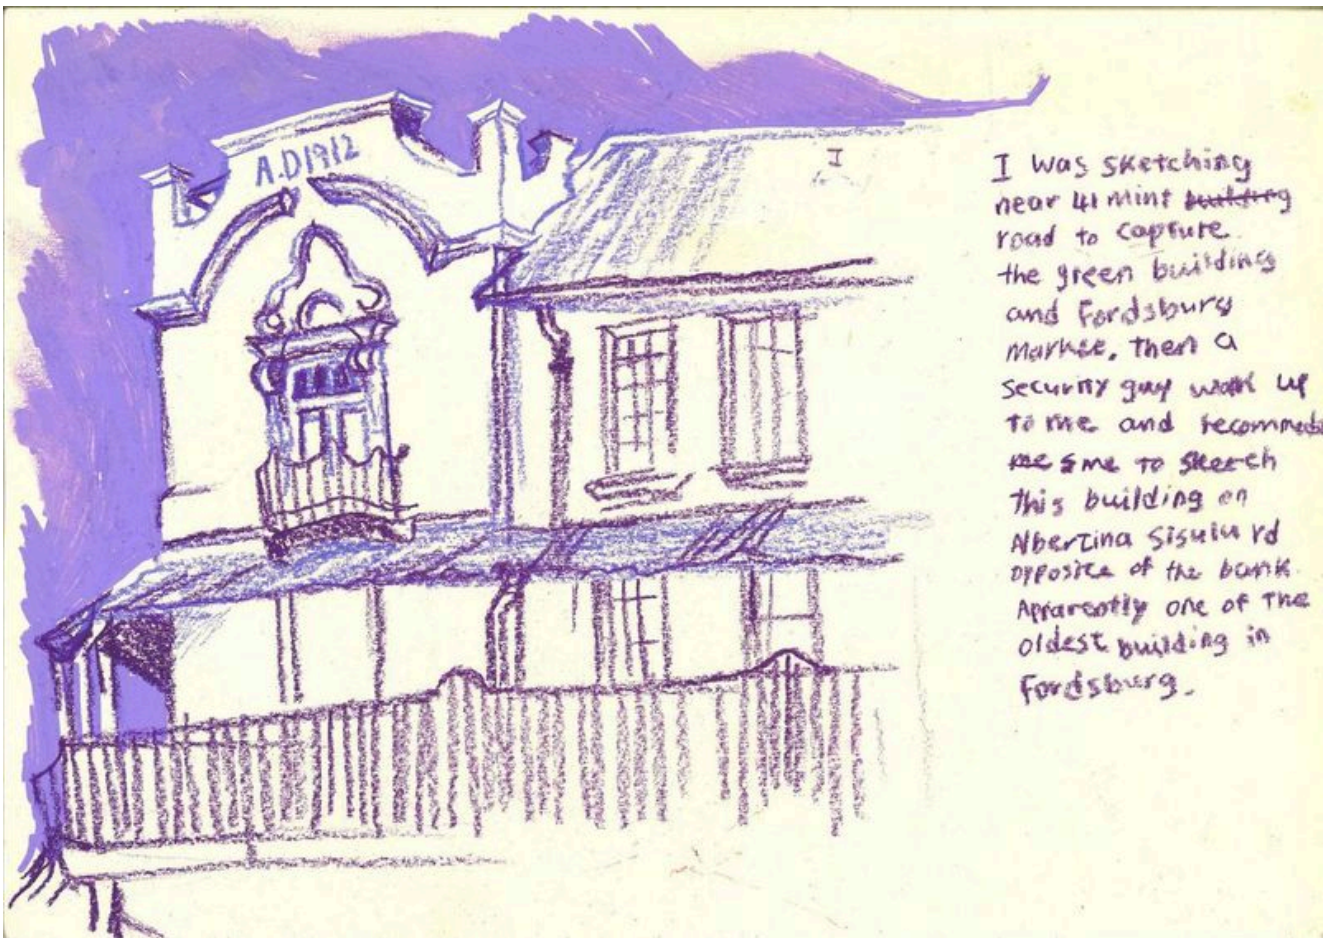

Building A.D 1912

R 3,043.48

Frame	None
Medium	Acrylic paint marker, wax crayon on Canson paper
Location	Johannesburg, South Africa
Height	21.00 cm
Width	29.70 cm
Artist	Sodam Lee
Year	2024