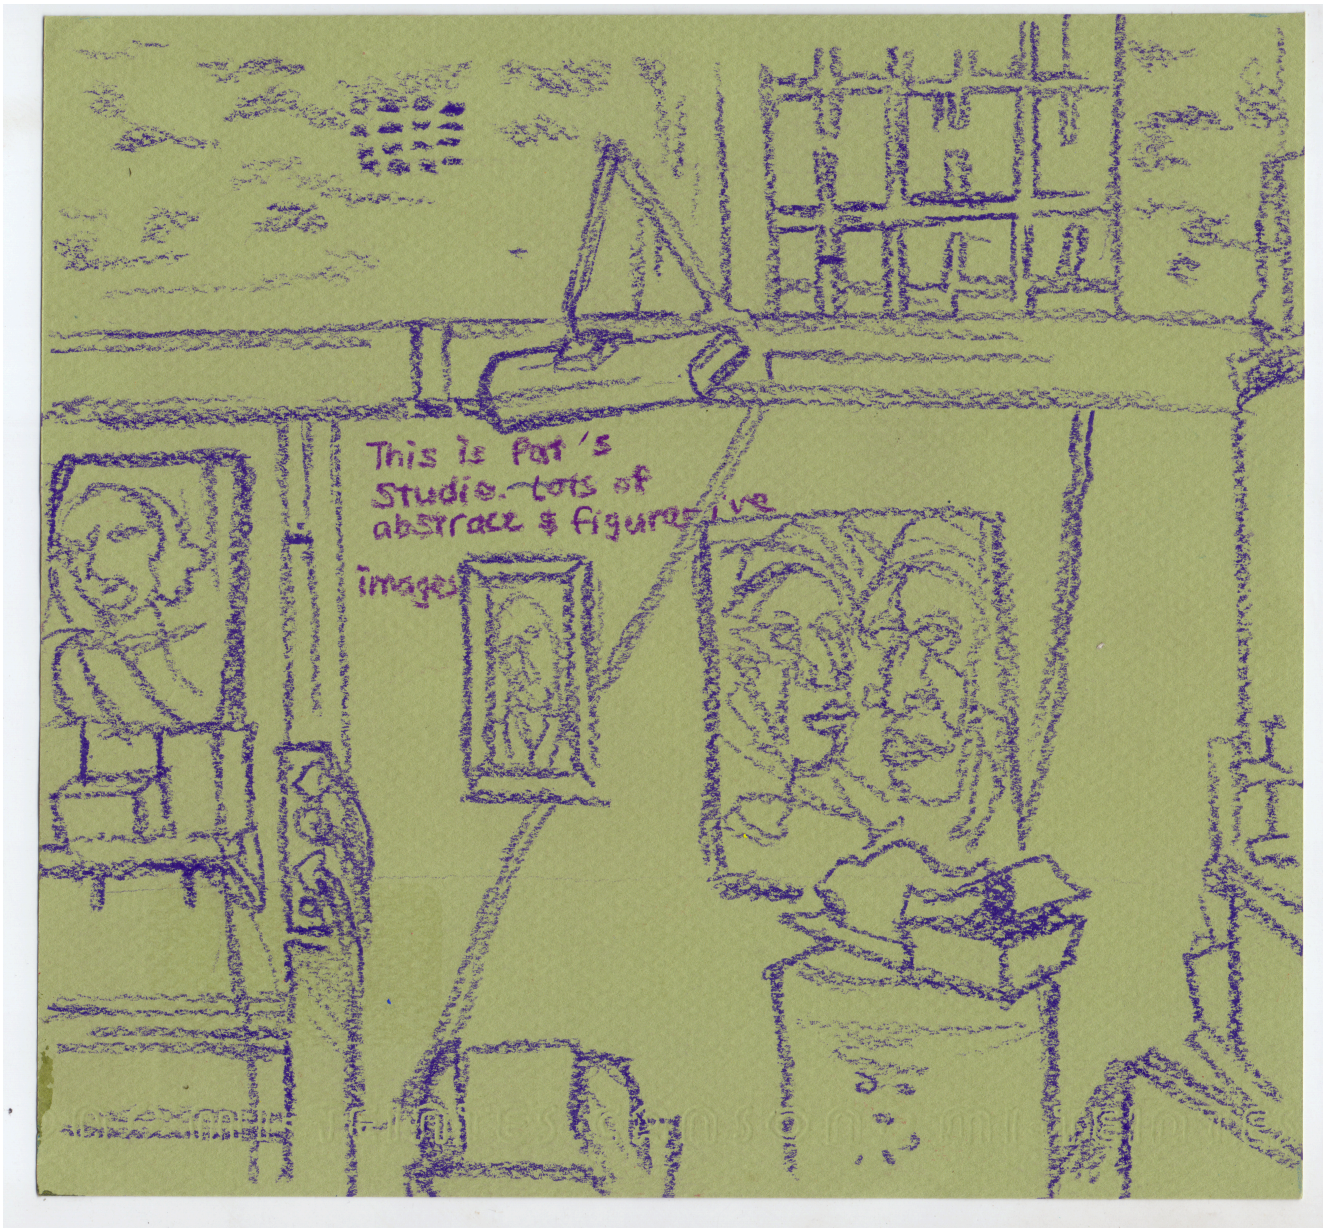

Pat's Studio

R 2,000.00

Frame	None
Medium	Wax crayon on Canson paper
Location	Johannesburg, South Africa
Height	21.50 cm
Width	21.50 cm
Artist	Sodam Lee
Year	2024