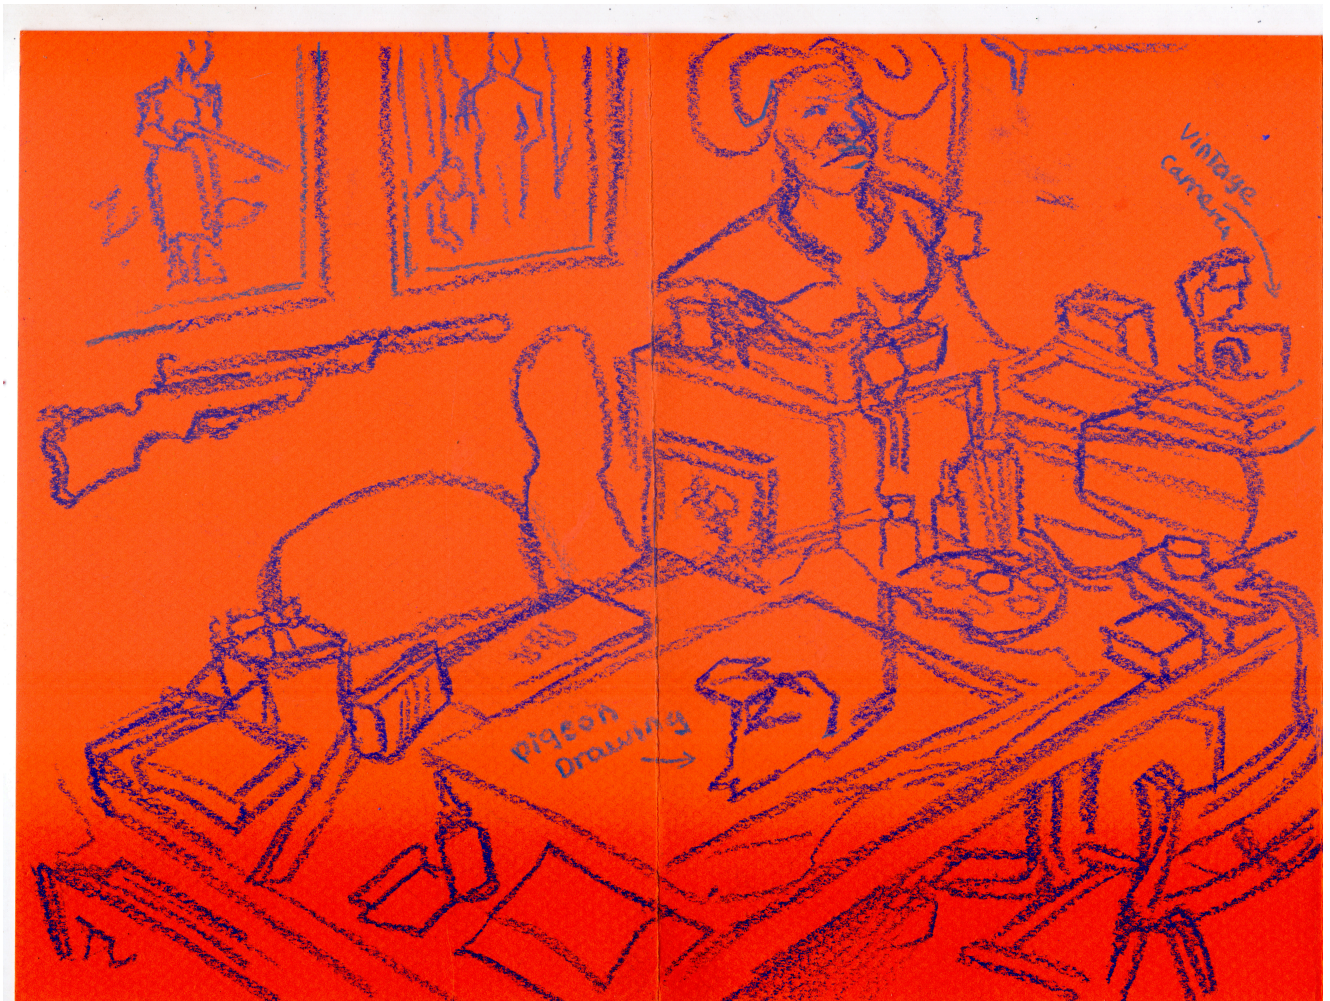

Specs Studio

R 2,000.00

Sodam Lee Specs Studio, 2024 Wax crayon on Canson mi teintes paper 19.4 x 26 cm

Frame	None
Medium	Wax crayon on Canson paper
Location	Johannesburg, South Africa
Height	19.40 cm
Width	26.00 cm
Artist	Sodam Lee
Year	2024