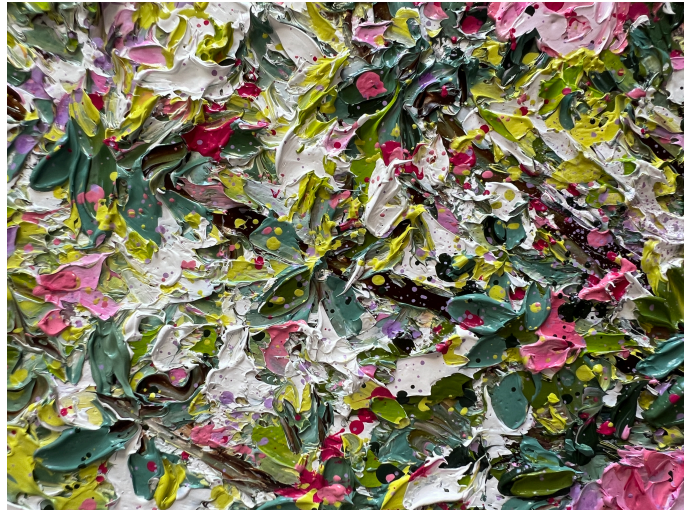

**A New Leaf**

**R 6,800.00**

Frame	None
Medium	Oil on Canvas
Location	Cape Town, South Africa
Height	42.00 cm
Width	30.00 cm
Artist	Sera Holland