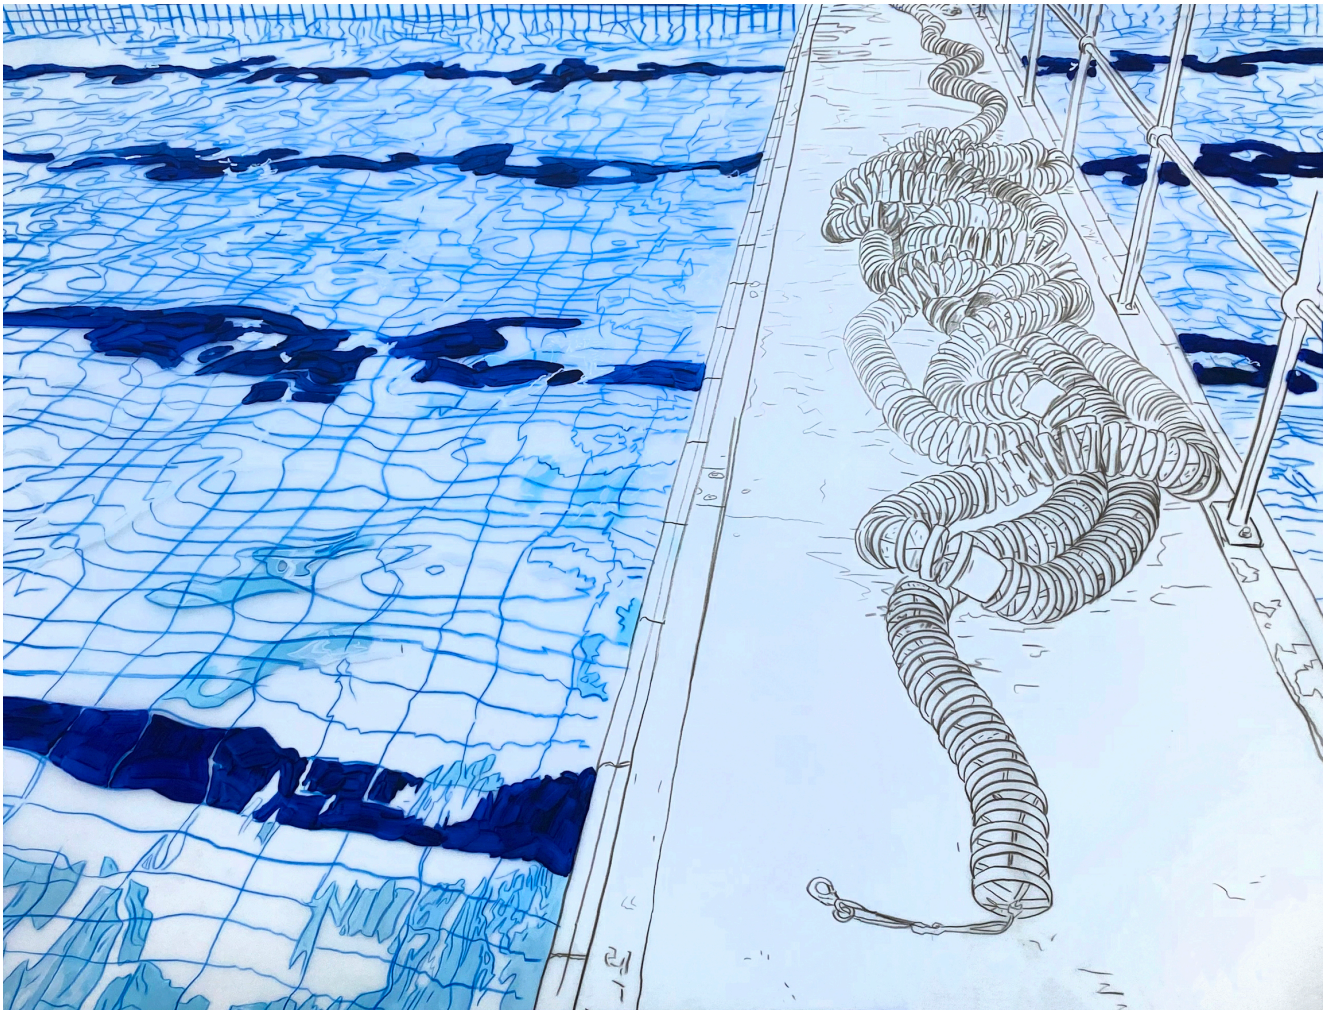

Modulations VI

R 12,200.00

Frame	Framed in glass
Medium	colour pencil and gouache on film
Location	Cape Town, South Africa
Height	42.00 cm
Width	60.00 cm
Artist	Adele Van Heerden