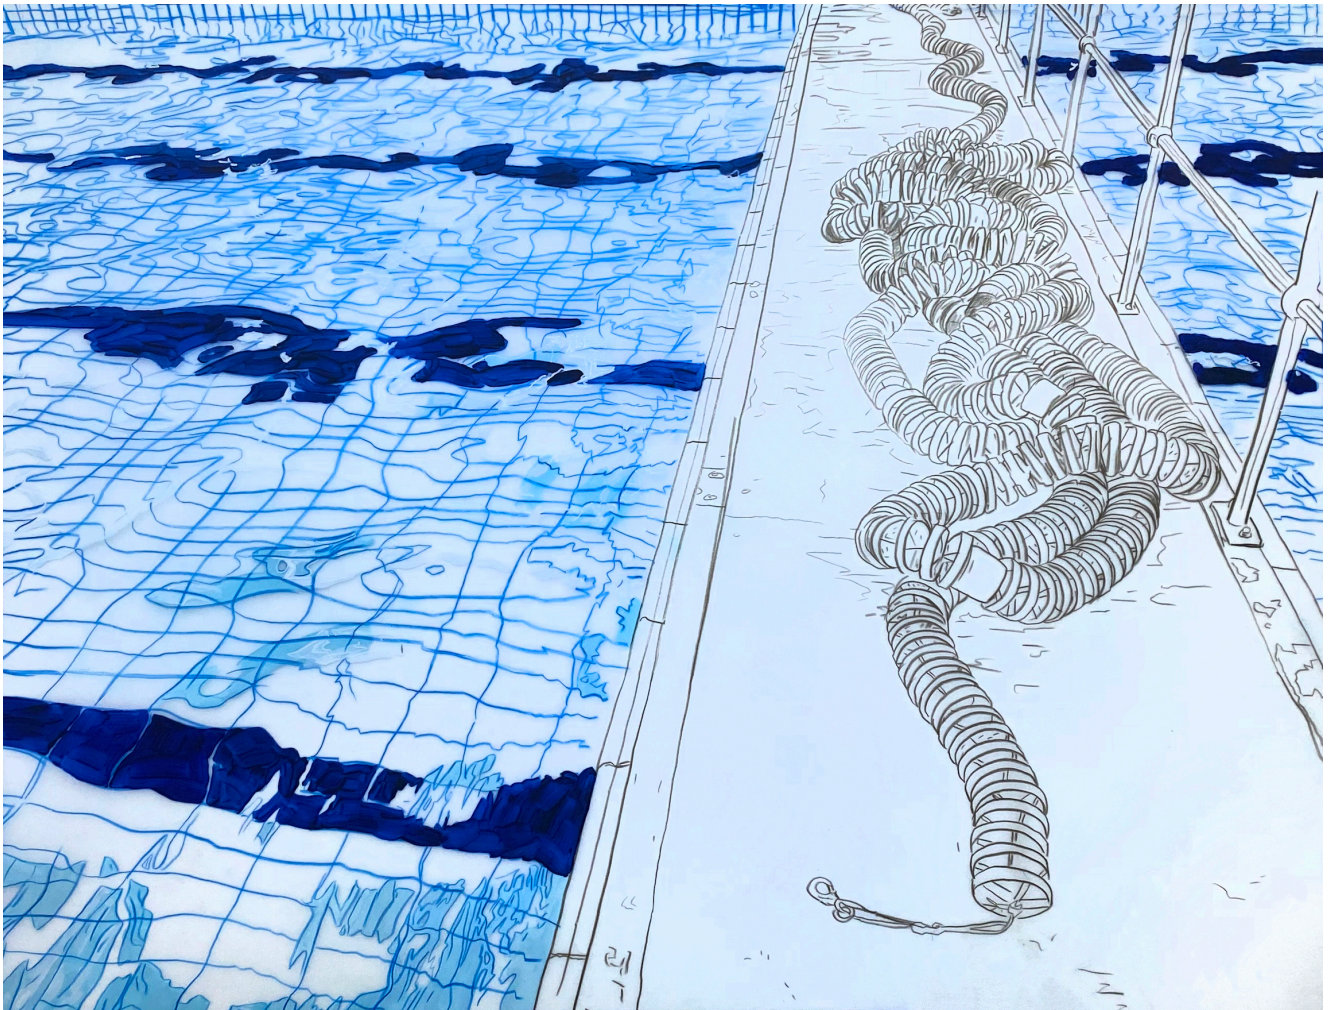

Modulations VI

R 12,200.00

Frame	Framed in glass
Medium	colour pencil and gouache on film
Location	Cape Town, South Africa
Height	42.00 cm
Width	60.00 cm
Artist	Adele Van Heerden