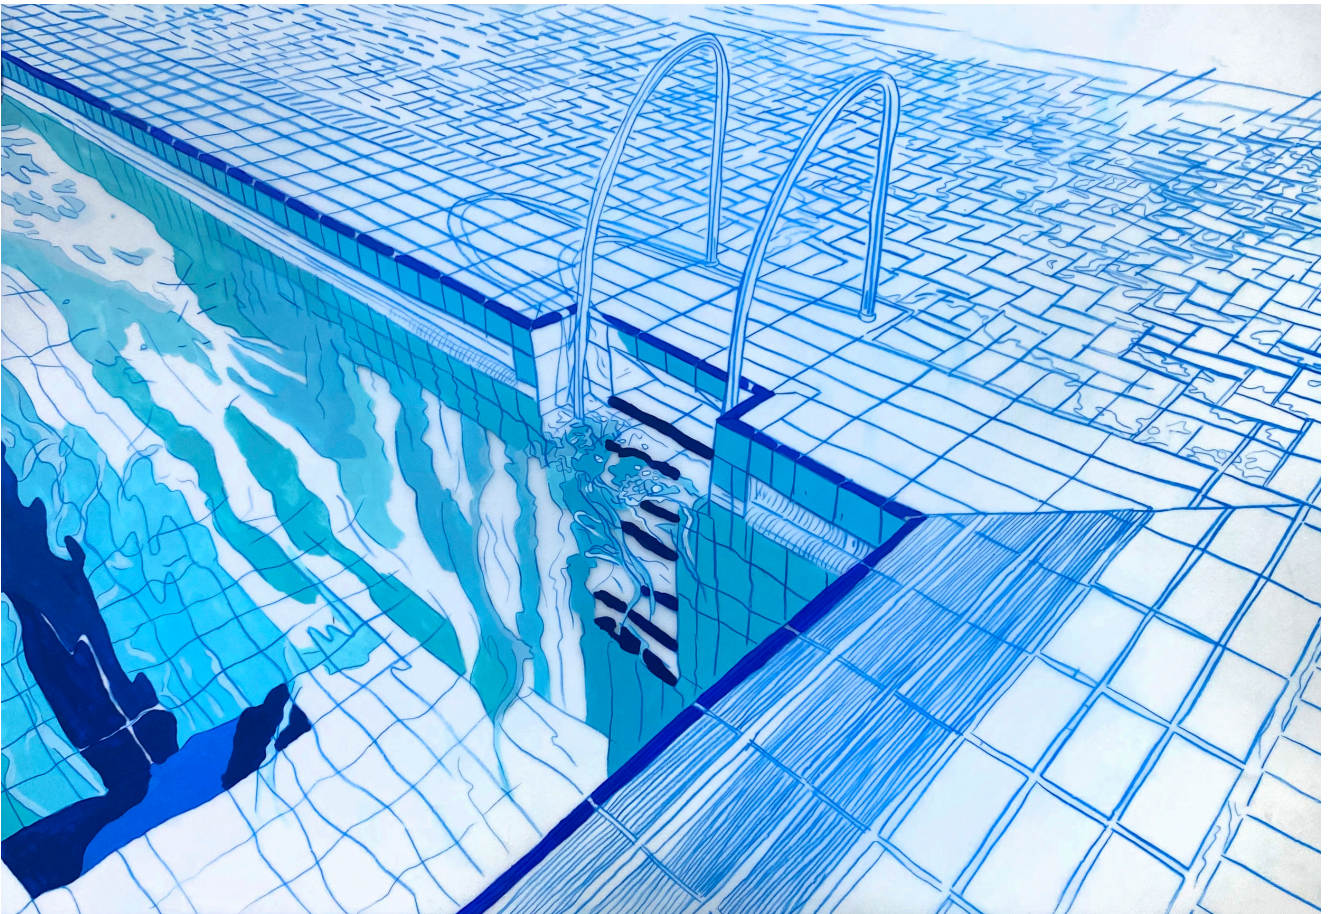

Modulations I

R 12,200.00

Frame	Framed in glass
Medium	colour pencil and gouache on film
Location	Cape Town, South Africa
Height	42.00 cm
Width	60.00 cm
Artist	Adele Van Heerden