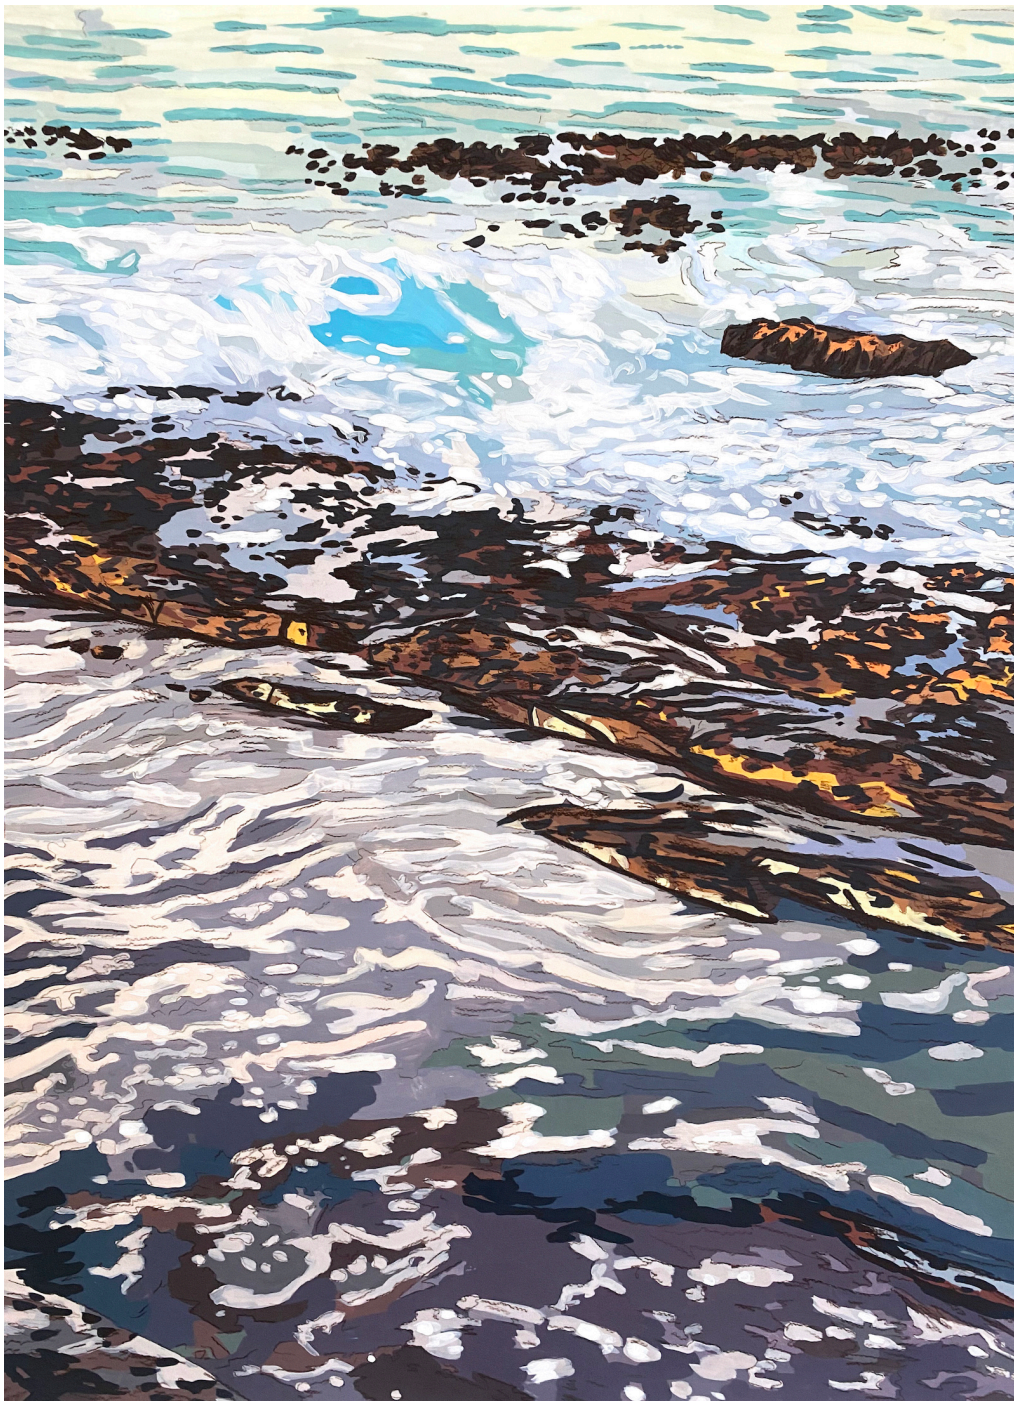

**Echo**

**R 22,800.00**

Frame	framed in glass
Medium	colour pencil and gouache on film
Location	Cape Town, South Africa
Height	84.00 cm
Width	60.00 cm
Artist	Adele Van Heerden