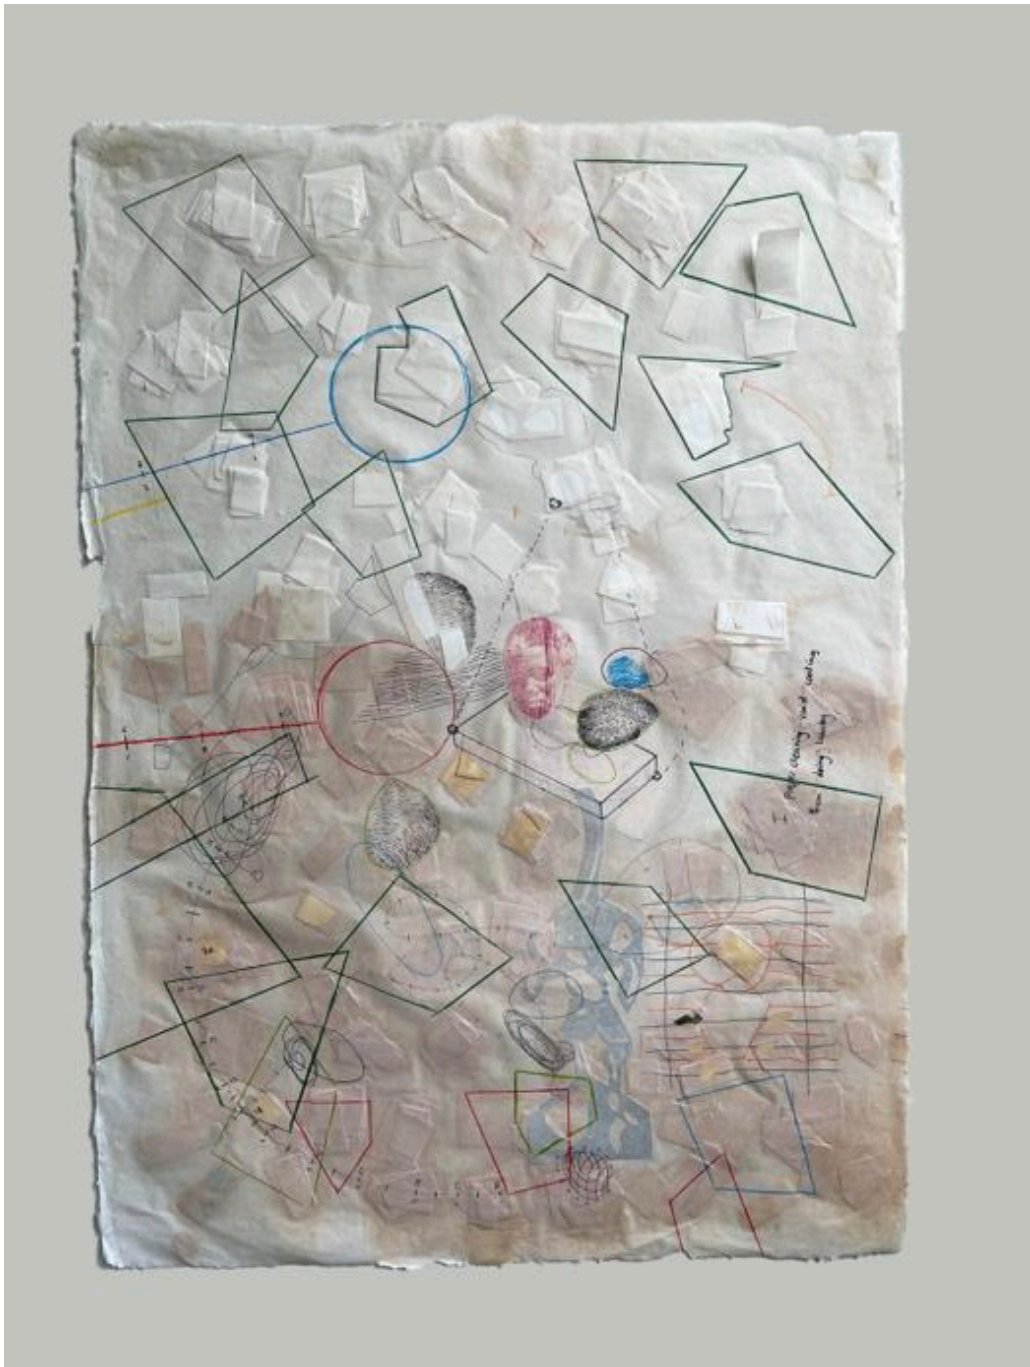

Less Linear Line II

R 13,200.00

Smiso Cele

Less Linear Line II

2023

Frame	None
Medium	Mixed Media on Handmade Paper
Location	Johannesburg, South Africa
Height	72.00 cm
Width	56.00 cm
Artist	Smiso Cele