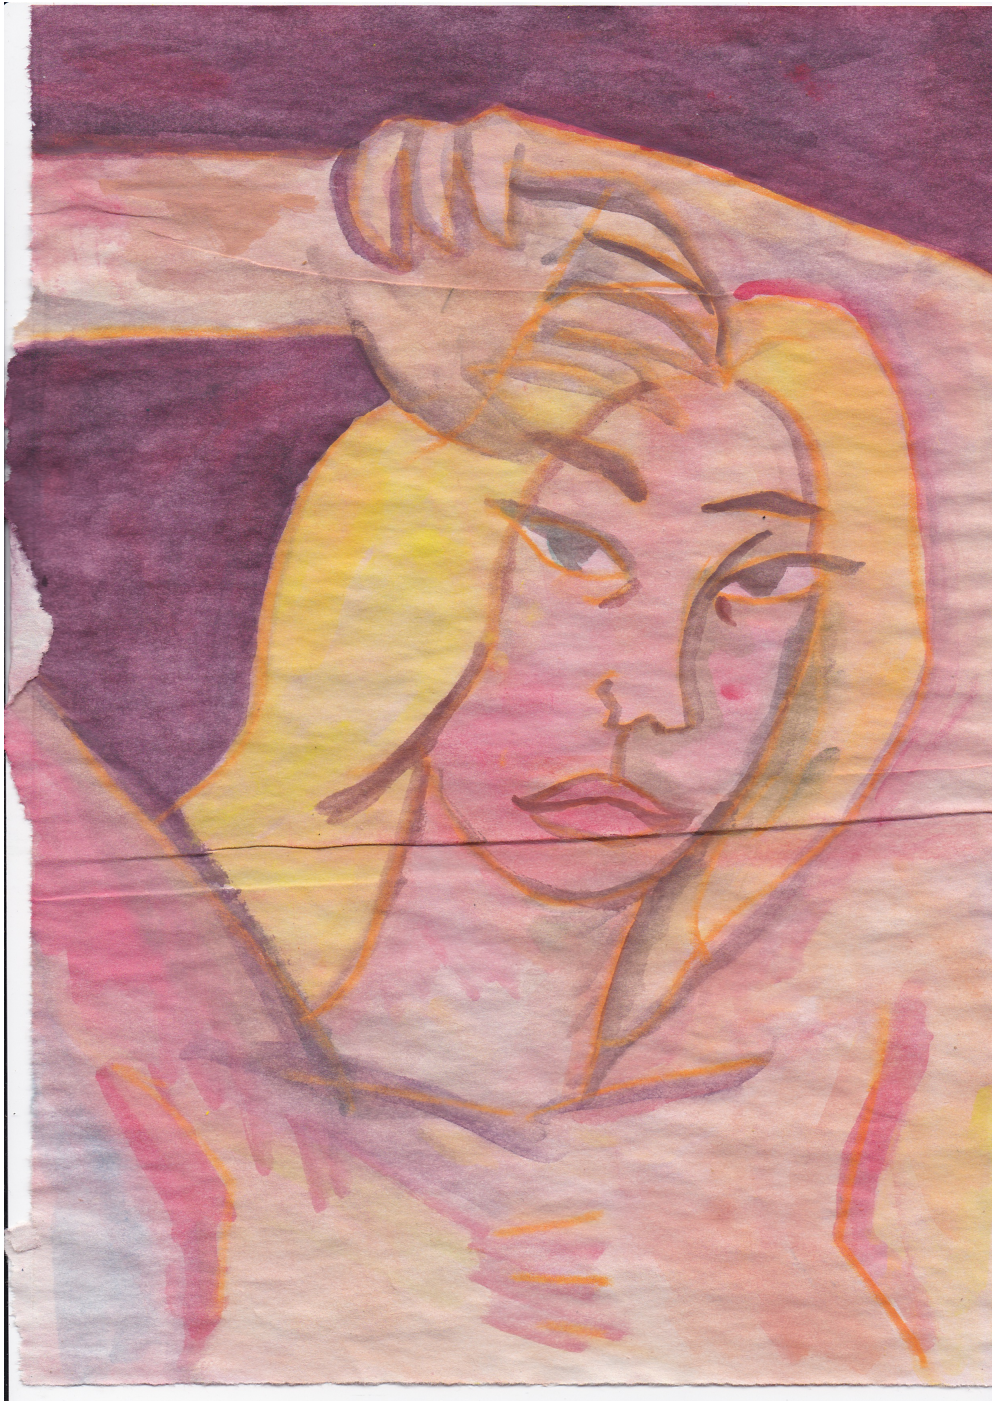

Nicole

R 3,000.00

Watercolor by Nano Le Face.

Frame	None
Medium	Watercolor
Location	Pretoria, South Africa
Height	21.00 cm
Width	29.70 cm
Artist	Nano Le Face