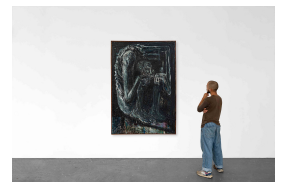

**Scheming**

**R 26,000.00**

Painting, oil, enamel, bitumen, expressionism, figuration, canvas

|          |                                   |
|----------|-----------------------------------|
| Medium   | Oil, enamel and bitumen on canvas |
| Location | Cape Town, South Africa           |
| Height   | 152.00 cm                         |
| Width    | 105.00 cm                         |
| Artist   | Boychie Phillip Newman            |