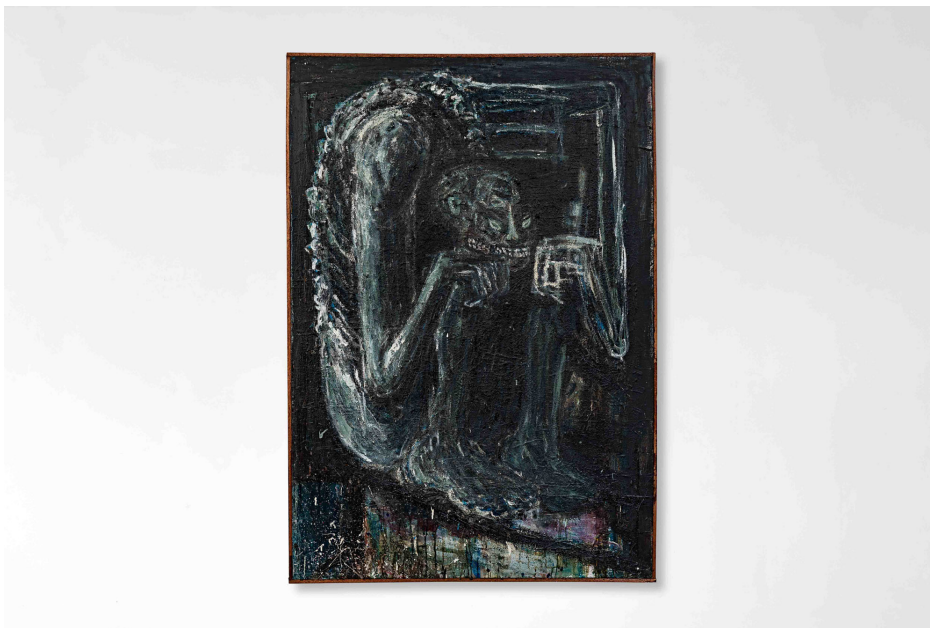

**Scheming**

**R 26,000.00**

Painting, oil, enamel, bitumen, expressionism, figuration, canvas

|          |                                   |
|----------|-----------------------------------|
| Medium   | Oil, enamel and bitumen on canvas |
| Location | Cape Town, South Africa           |
| Height   | 152.00 cm                         |
| Width    | 105.00 cm                         |
| Artist   | Boychie Phillip Newman            |