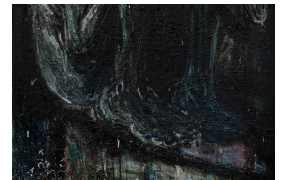

**Scheming**

**R 26,000.00**

Painting, oil, enamel, bitumen, expressionism, figuration, canvas

|          |                                   |
|----------|-----------------------------------|
| Medium   | Oil, enamel and bitumen on canvas |
| Location | Cape Town, South Africa           |
| Height   | 152.00 cm                         |
| Width    | 105.00 cm                         |
| Artist   | Boychie Phillip Newman            |