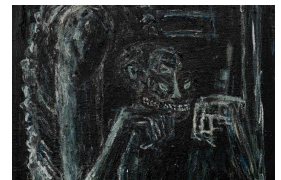

**Scheming**

**R 26,000.00**

Painting, oil, enamel, bitumen, expressionism, figuration, canvas

|          |                                   |
|----------|-----------------------------------|
| Medium   | Oil, enamel and bitumen on canvas |
| Location | Cape Town, South Africa           |
| Height   | 152.00 cm                         |
| Width    | 105.00 cm                         |
| Artist   | Boychie Phillip Newman            |