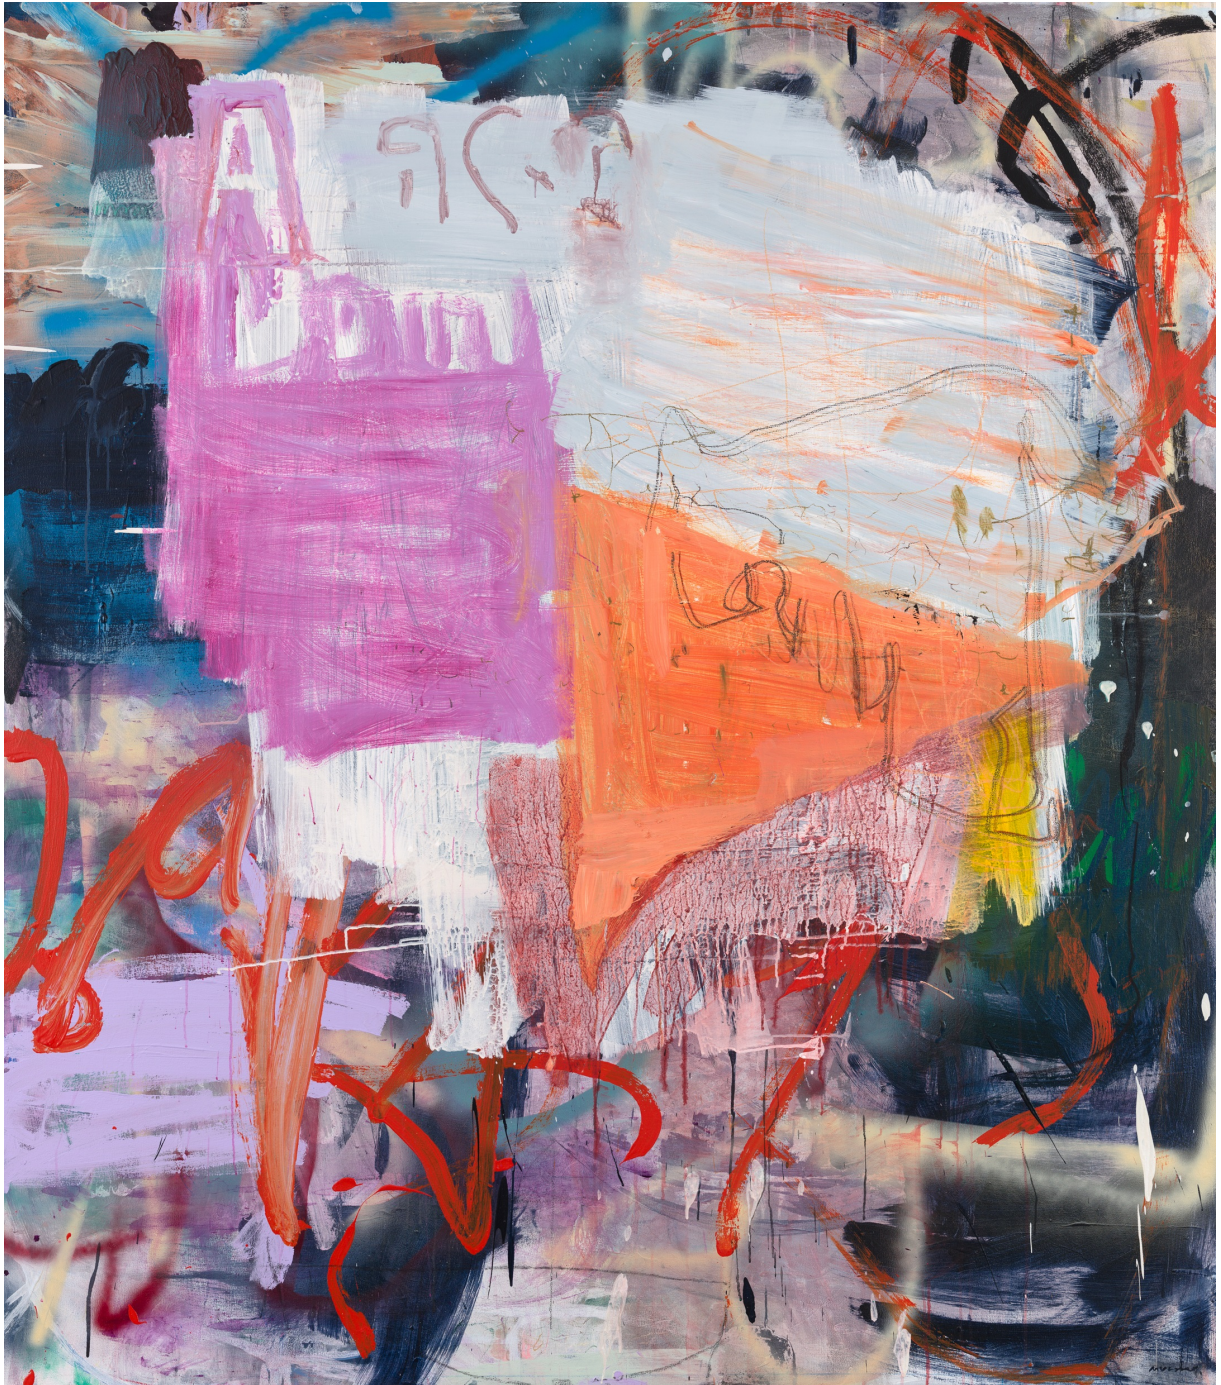

On this fresh morning

R 111,304.34

Frame	None
Medium	Acrylic, spray paint, charcoal & wax pastel
Location	Cape Town, South Africa
Height	222.00 cm
Width	194.00 cm
Artist	Mary Visser
Year	2024