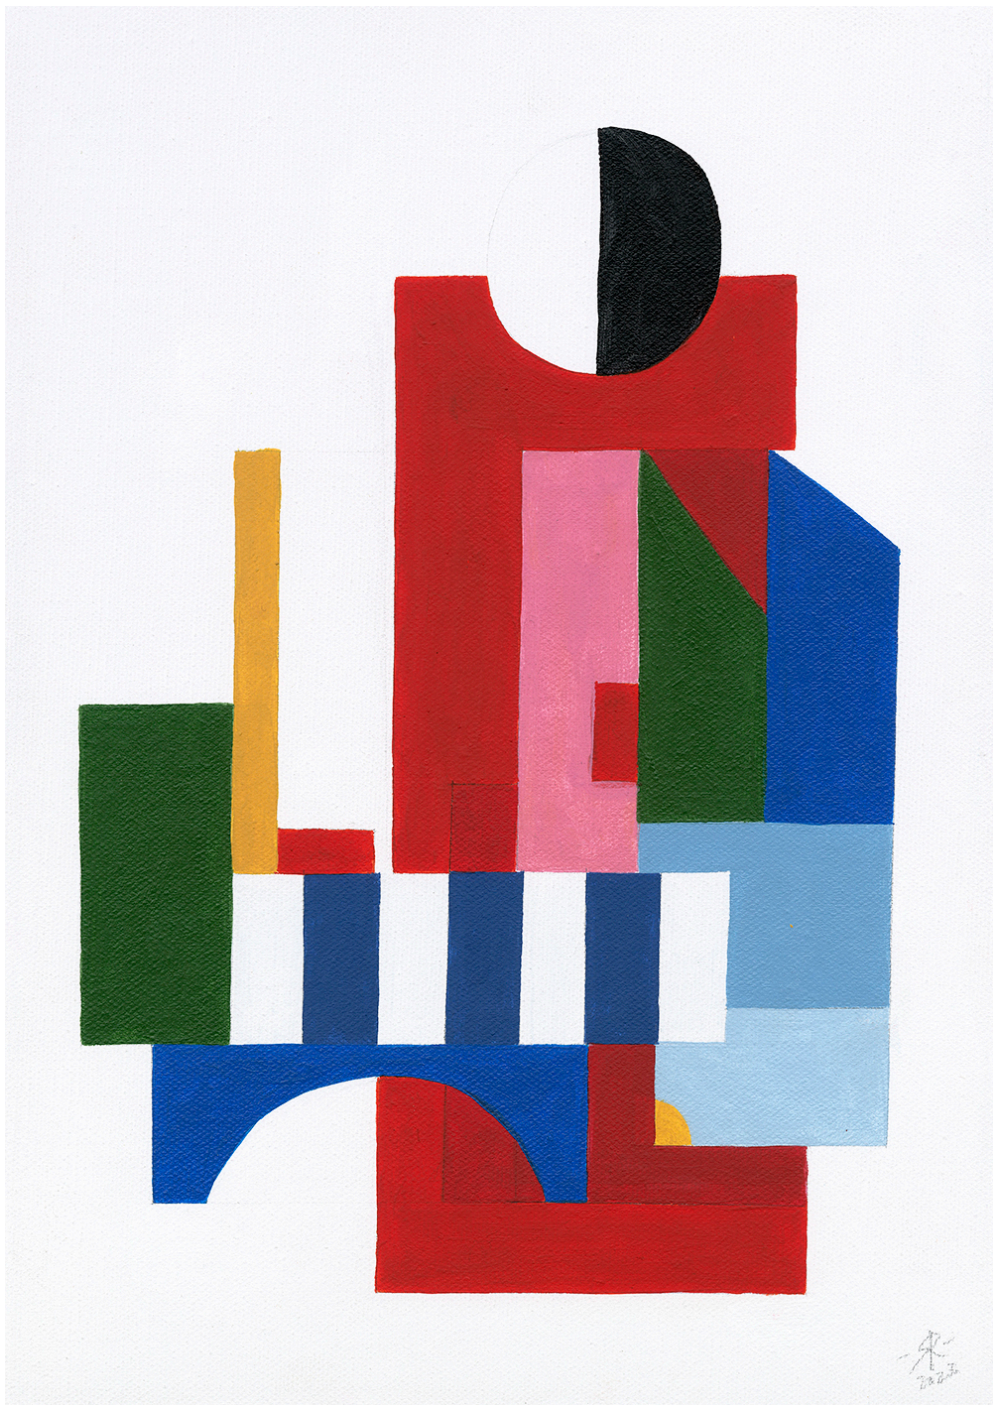

Day 2: Francis Kéré

R 3,043.47

Frame	None
Edition Size	10
Medium	Giclee print on 200gsm Felix Schoeller True Fibre Matte paper
Location	Cape Town, South Africa
Height	42.00 cm
Width	29.00 cm
Artist	Renée Rossouw
Year	2023