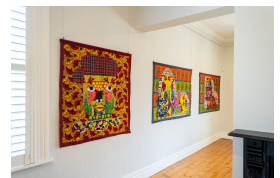

Checkmate

Call for Price

Frame	None
Medium	Cotton, wax fabric, tweed, polyester
Location	Cape Town, South Africa
Height	128.00 cm
Width	122.00 cm
Artist	Sizwe Sama
Year	2023