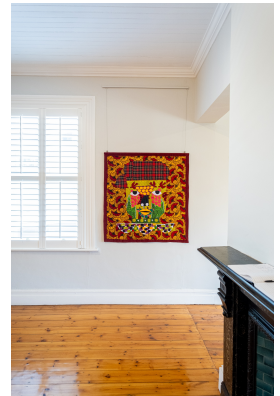

Checkmate

Call for Price

Frame	None
Medium	Cotton, wax fabric, tweed, polyester
Location	Cape Town, South Africa
Height	128.00 cm
Width	122.00 cm
Artist	Sizwe Sama
Year	2023