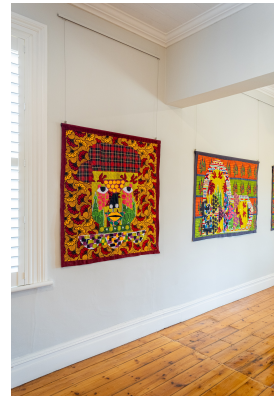

Checkmate

Call for Price

Frame	None
Medium	Cotton, wax fabric, tweed, polyester
Location	Cape Town, South Africa
Height	128.00 cm
Width	122.00 cm
Artist	Sizwe Sama
Year	2023