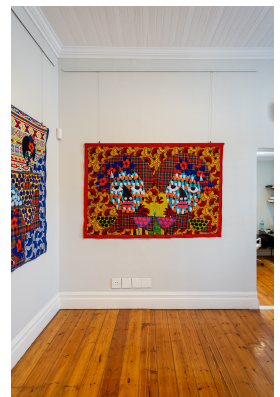

Two Faced

R 43,500.00

Signed by artist - bottom right.

Frame	None
Medium	Cotton, wax fabric, tweed, polyester, tassels
Location	Cape Town, South Africa
Height	122.00 cm
Width	179.00 cm
Artist	Sizwe Sama