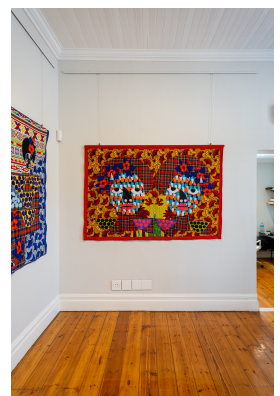

Two Faced

R 43,500.00

Signed by artist - bottom right.

Frame	None
Medium	Cotton, wax fabric, tweed, polyester, tassels
Location	Cape Town, South Africa
Height	122.00 cm
Width	179.00 cm
Artist	Sizwe Sama