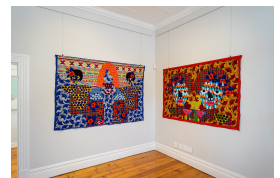

Two Faced

R 43,500.00

Signed by artist - bottom right.

Frame	None
Medium	Cotton, wax fabric, tweed, polyester, tassels
Location	Cape Town, South Africa
Height	122.00 cm
Width	179.00 cm
Artist	Sizwe Sama