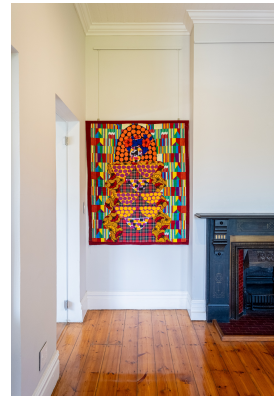

Selfish

R 47,250.00

Signed by artist - bottom right.

Frame	None
Medium	Cotton, wax fabric, tweed, polyester
Location	Cape Town, South Africa
Height	150.00 cm
Width	122.00 cm
Artist	Sizwe Sama
Year	2023