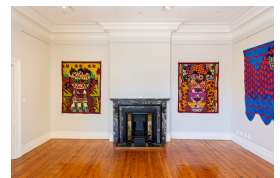

Selfish

R 47,250.00

Signed by artist - bottom right.

Frame	None
Medium	Cotton, wax fabric, tweed, polyester
Location	Cape Town, South Africa
Height	150.00 cm
Width	122.00 cm
Artist	Sizwe Sama
Year	2023