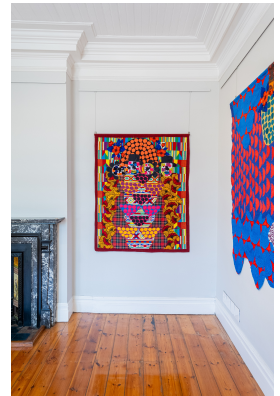

Selfish

R 47,250.00

Signed by artist - bottom right.

Frame	None
Medium	Cotton, wax fabric, tweed, polyester
Location	Cape Town, South Africa
Height	150.00 cm
Width	122.00 cm
Artist	Sizwe Sama
Year	2023