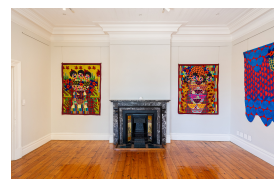

The Confession

R 47,250.00

Signed by artist - bottom right.

Frame	None
Medium	Cotton, wax fabric, tweed, polyester
Location	Cape Town, South Africa
Height	151.00 cm
Width	122.00 cm
Artist	Sizwe Sama