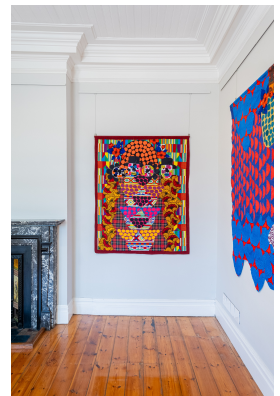

The Confession

R 47,250.00

Signed by artist - bottom right.

Frame	None
Medium	Cotton, wax fabric, tweed, polyester
Location	Cape Town, South Africa
Height	151.00 cm
Width	122.00 cm
Artist	Sizwe Sama