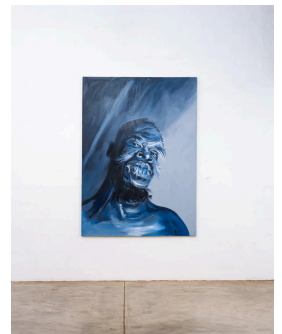

Amachaphazela

R 128,000.00

Medium	Acrylic on canvas
Location	KZN
Height	198.00 cm
Width	142.00 cm
Artist	Sakhile Mhlongo
Year	2023