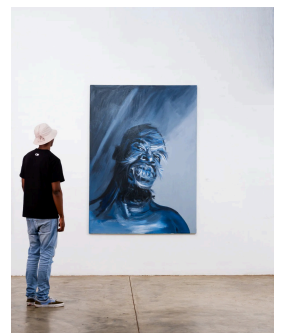

Amachaphazela

R 128,000.00

Medium	Acrylic on canvas
Location	KZN
Height	198.00 cm
Width	142.00 cm
Artist	Sakhile Mhlongo
Year	2023