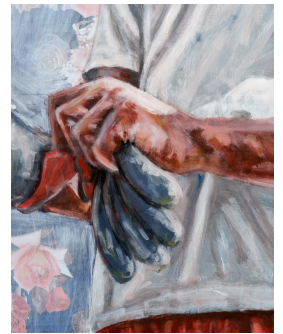

Sekwanele

R 109,000.00

Medium	Acrylic and enamel on Fabric
Location	KZN
Height	166.00 cm
Width	135.00 cm
Artist	Sakhile Mhlongo