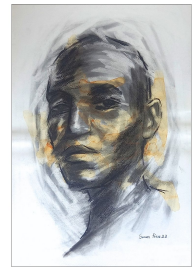

Self-portrait 2

R 3,913.04

Frame	None
Medium	Charcoal and tea on paper
Location	Johannesburg, South Africa
Height	60.00 cm
Width	42.00 cm
Artist	Samuel Patje
Year	2023