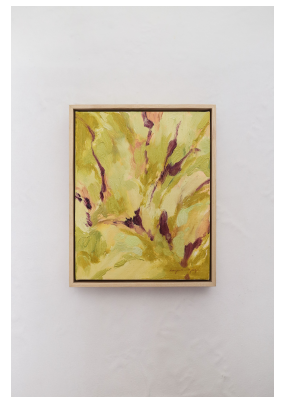

spring forest

R 3,500.00

Bright and textured painting on canvas. Framed in ash, which is a light and contemporary wood. Perfect pop of colour in a modern, contemporary interior or home.

This painting was an exploration of colour and the playful nature of warm yellows and sunny feelings. It was made to celebrate Spring.

www.studiodaynagay.com

IG: @studiodaynagay

Frame	Framed in Ash; 6mm Shadow Box
Medium	Oil, Acrylic and Oil Stick on Canvas
Location	Cape Town, South Africa
Height	25.00 cm
Width	20.00 cm
Artist	Dayna-Gay Tate
Year	2023