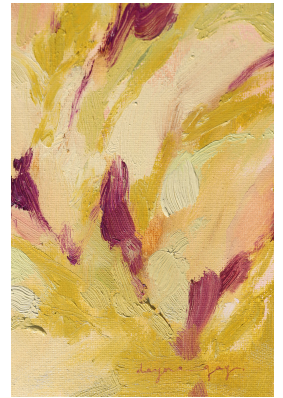

spring forest

R 3,500.00

Bright and textured painting on canvas. Framed in ash, which is a light and contemporary wood. Perfect pop of colour in a modern, contemporary interior or home.

This painting was an exploration of colour and the playful nature of warm yellows and sunny feelings. It was made to celebrate Spring.

www.studiodaynagay.com

IG: @studiodaynagay

Frame	Framed in Ash; 6mm Shadow Box
Medium	Oil, Acrylic and Oil Stick on Canvas
Location	Cape Town, South Africa
Height	25.00 cm
Width	20.00 cm
Artist	Dayna-Gay Tate
Year	2023