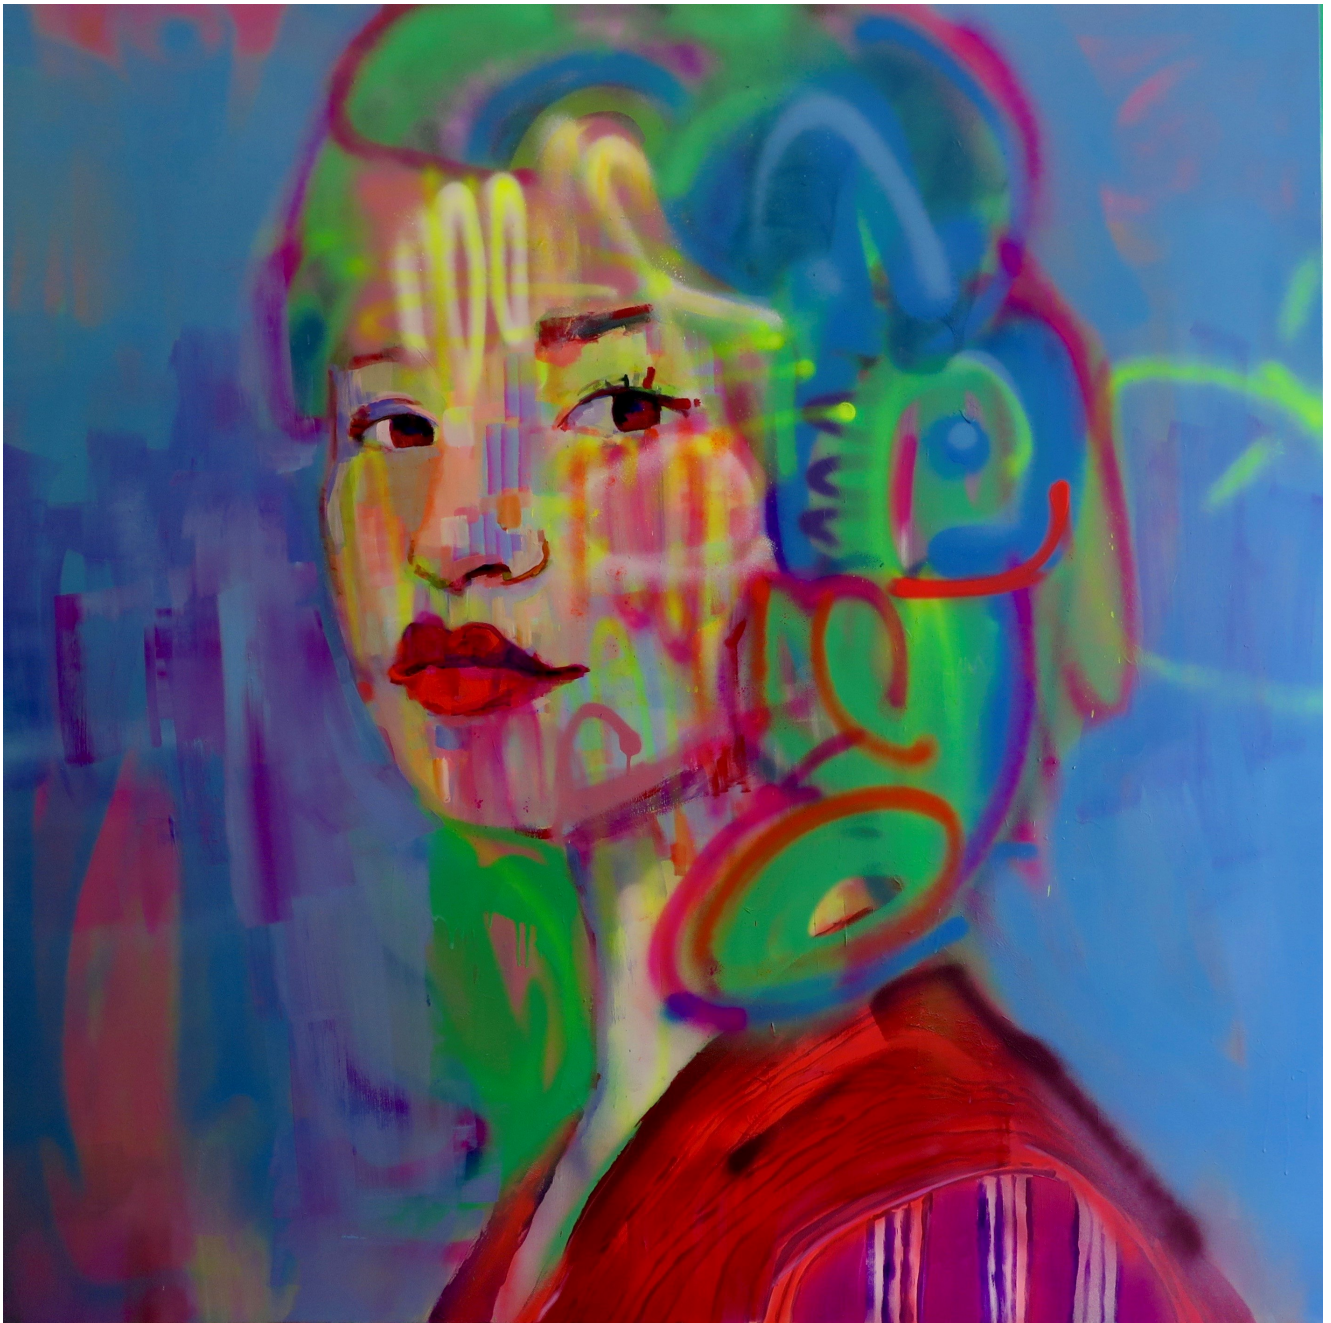

ELIXA

R 127,826.08

Frame	None
Medium	Acrylic, marker and aerosol spray on canvas
Location	WORLDART Gallery, Cape Town
Height	150.00 cm
Width	150.00 cm
Artist	Kilmany-Jo Liversage
Year	2023