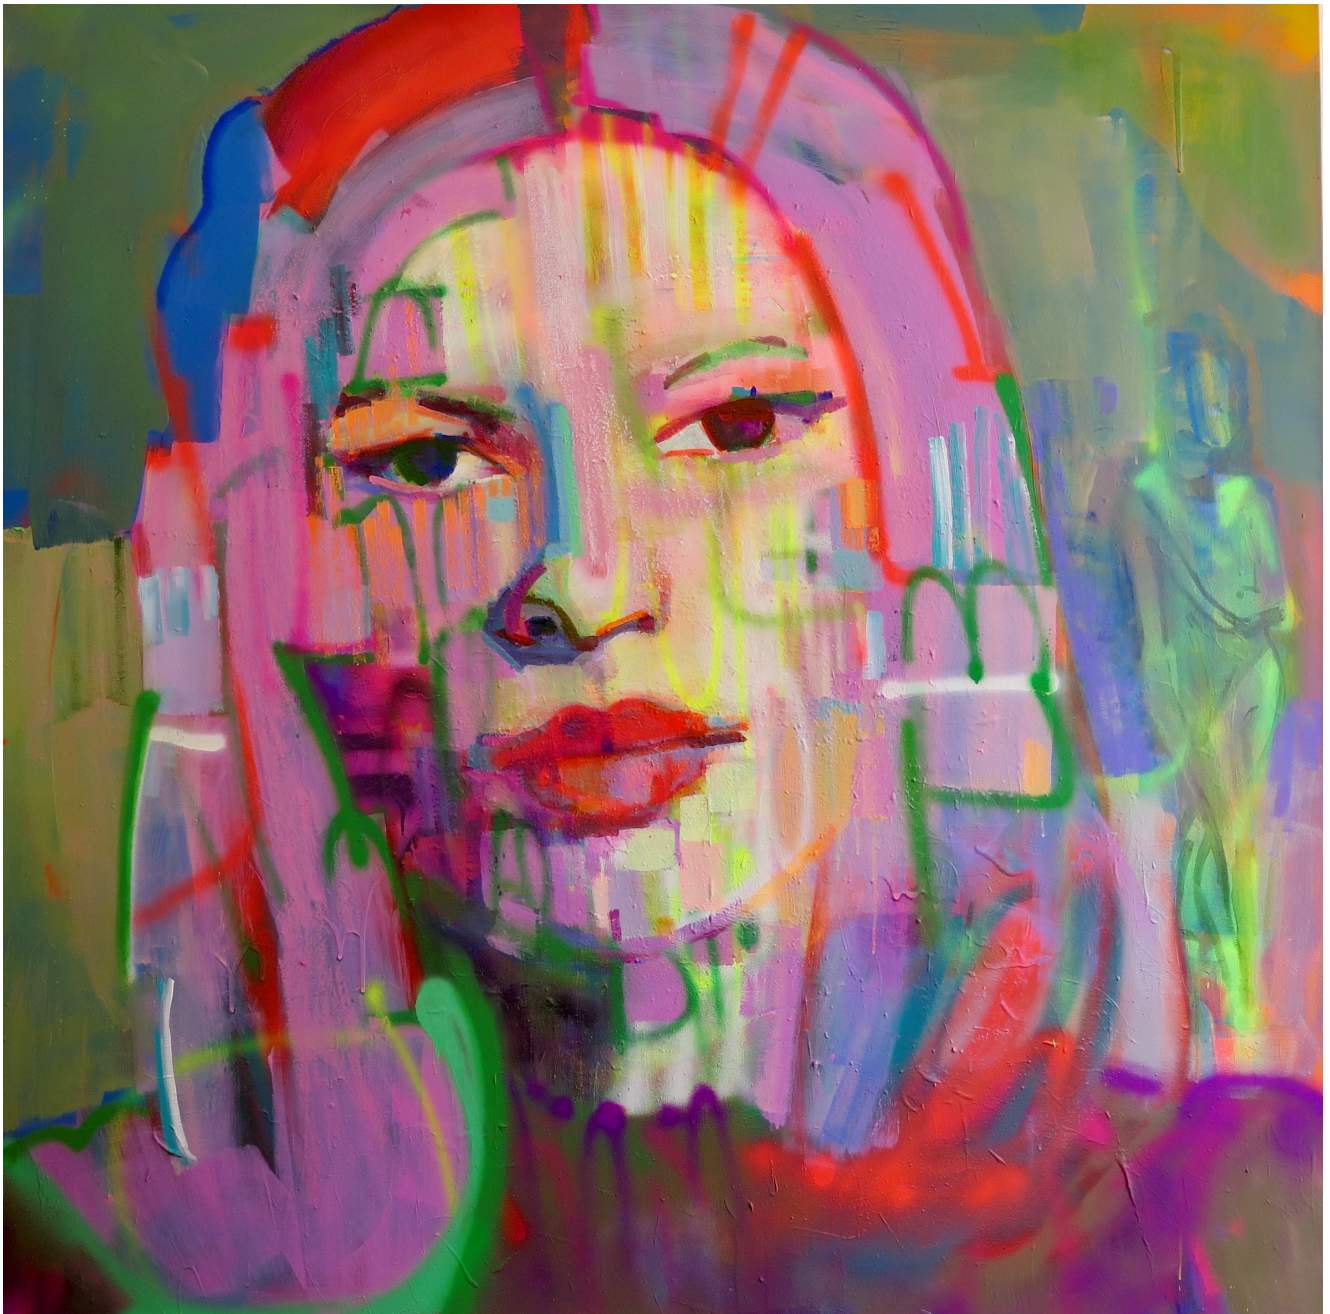

PORTRA

R 127,826.08

Frame	None
Medium	Acrylic, marker, pastel and aerosol spray on canvas
Location	WORLDART Gallery, Cape Town
Height	150.00 cm
Width	150.00 cm
Artist	Kilmany-Jo Liversage
Year	2023