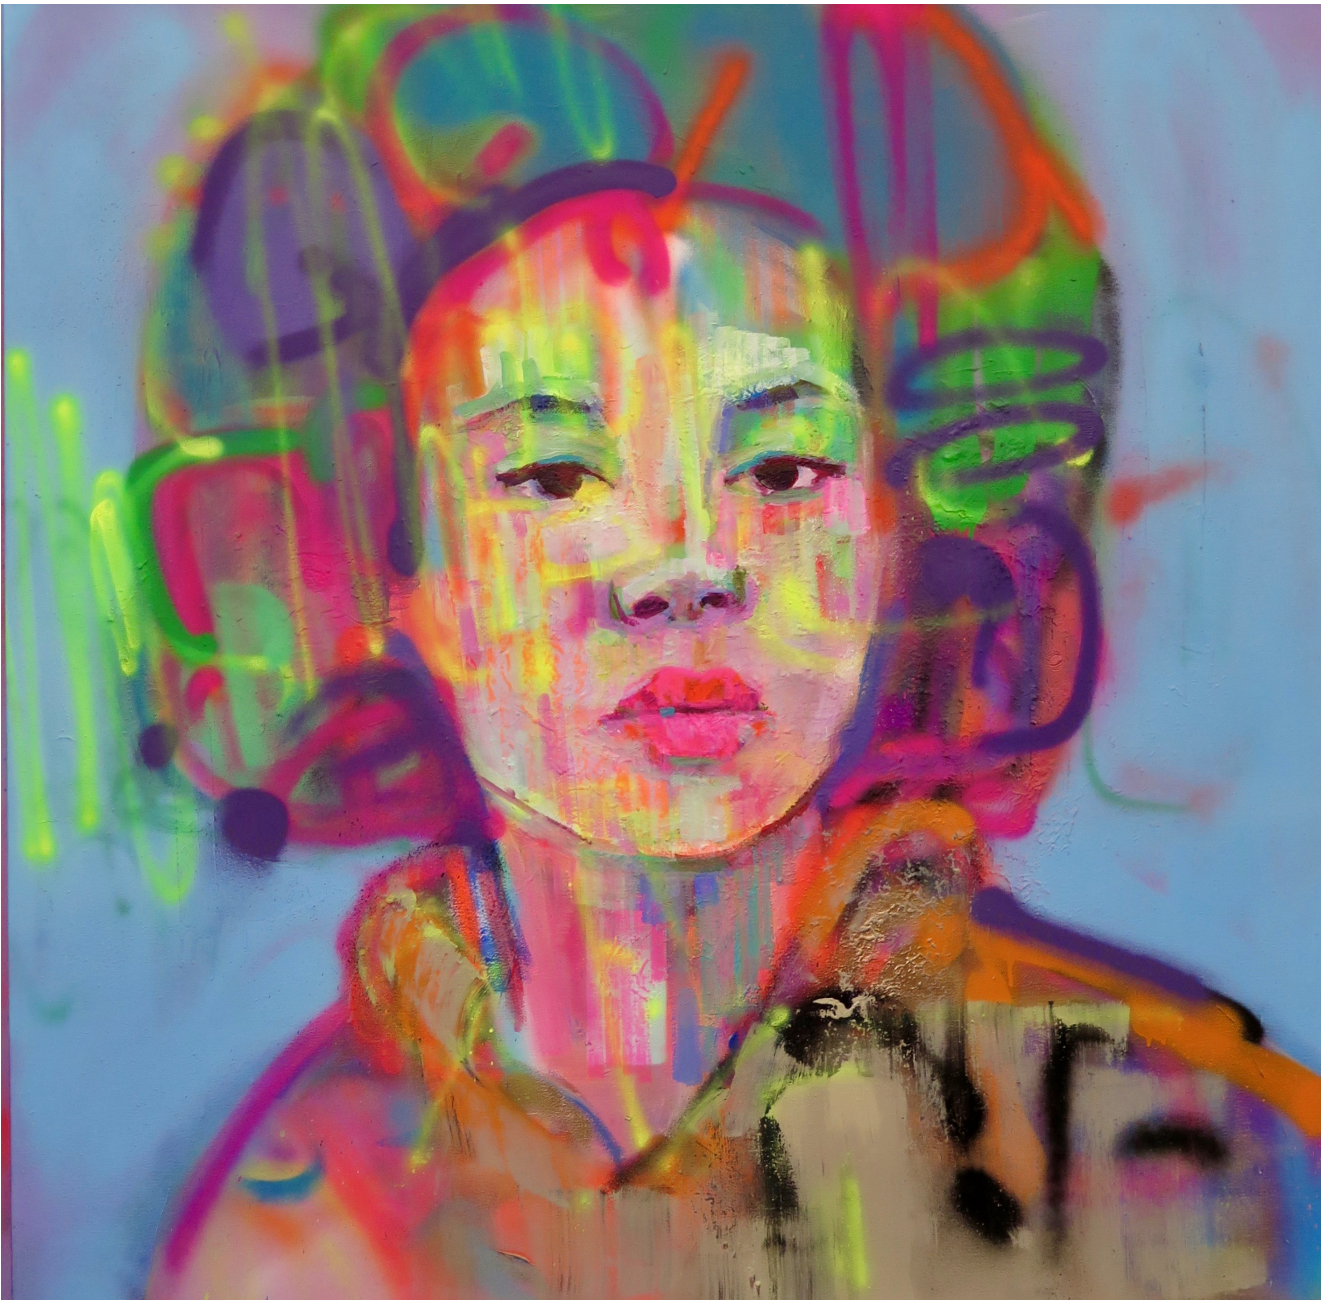

POPULA

R 102,260.86

Frame	None
Medium	Acrylic, marker, pastel , oil paint and aerosol spray on canvas
Location	WORLDART Gallery, Cape Town
Height	120.00 cm
Width	120.00 cm
Artist	Kilmany-Jo Liversage
Year	2023