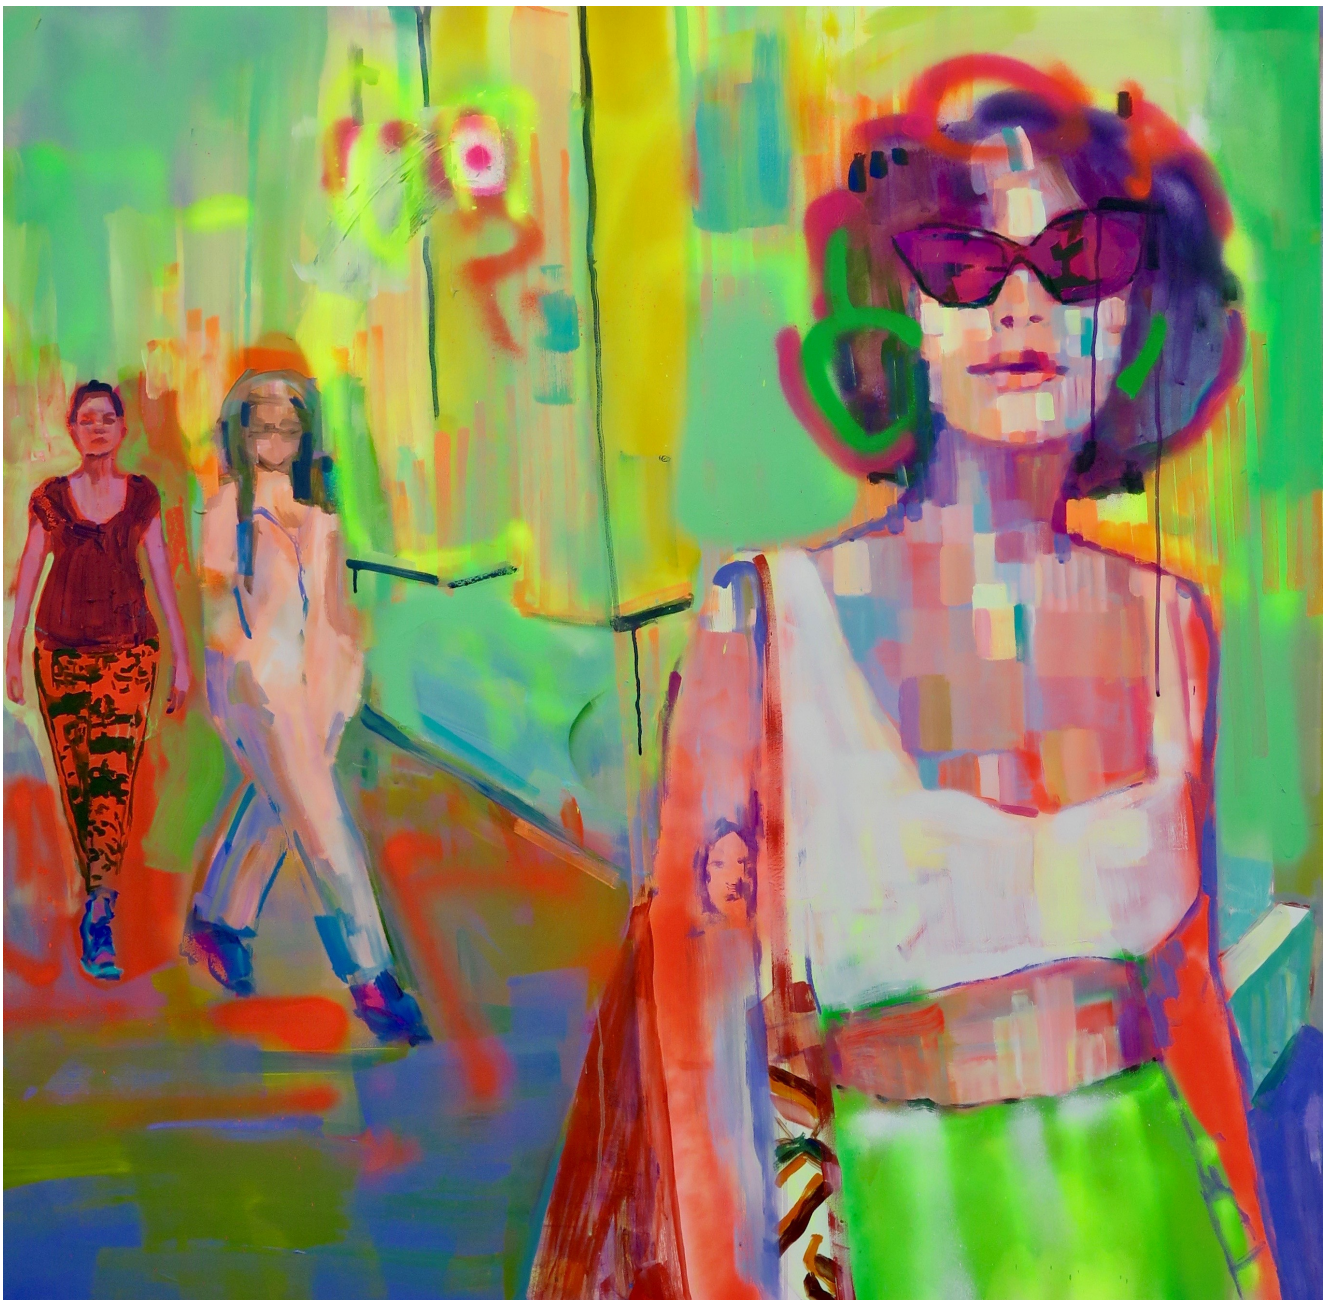

**KONTINUA**

**R 102,260.86**

Frame	None
Medium	Acrylic, marker and aerosol spray on linen
Location	WORLDART Gallery, Cape Town
Height	120.00 cm
Width	120.00 cm
Artist	Kilmany-Jo Liversage
Year	2023