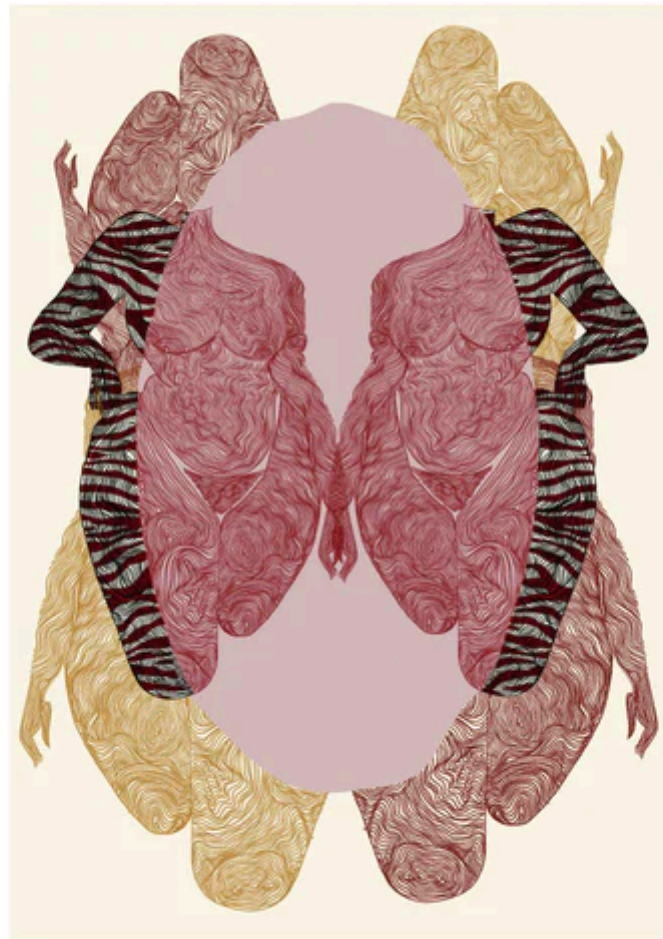

Soft & Freeee

R 4,440.00

Edition Size	10
Medium	7 Colour Silkscreen on archival paper
Location	LCA - Johannesburg
Height	70.00 cm
Width	50.00 cm
Artist	Prsdnt Honey
Year	2021