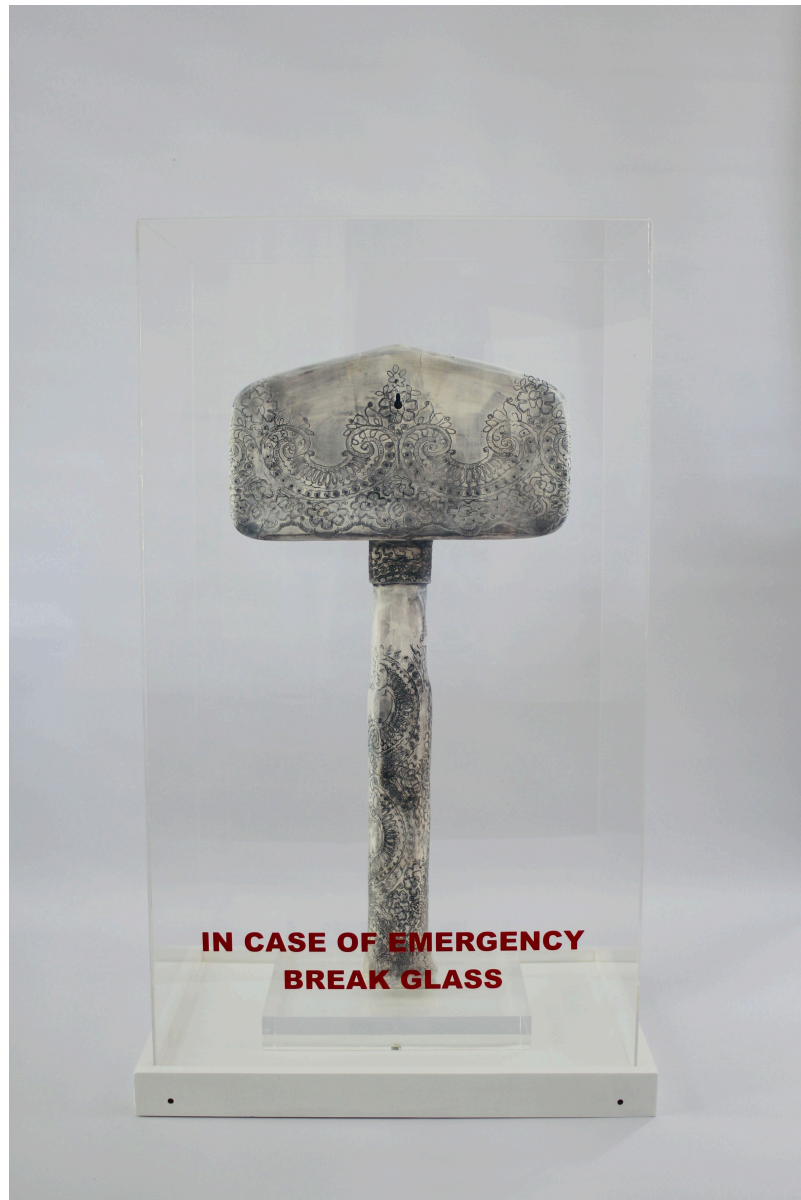

In Case of Emergency

R 40,000.00

Frame	None
Medium	Fired porcelain with underglaze
Location	Origin Art South Africa
Height	94.80 cm
Width	55.50 cm
Artist	Fathema Bemath
Year	2023