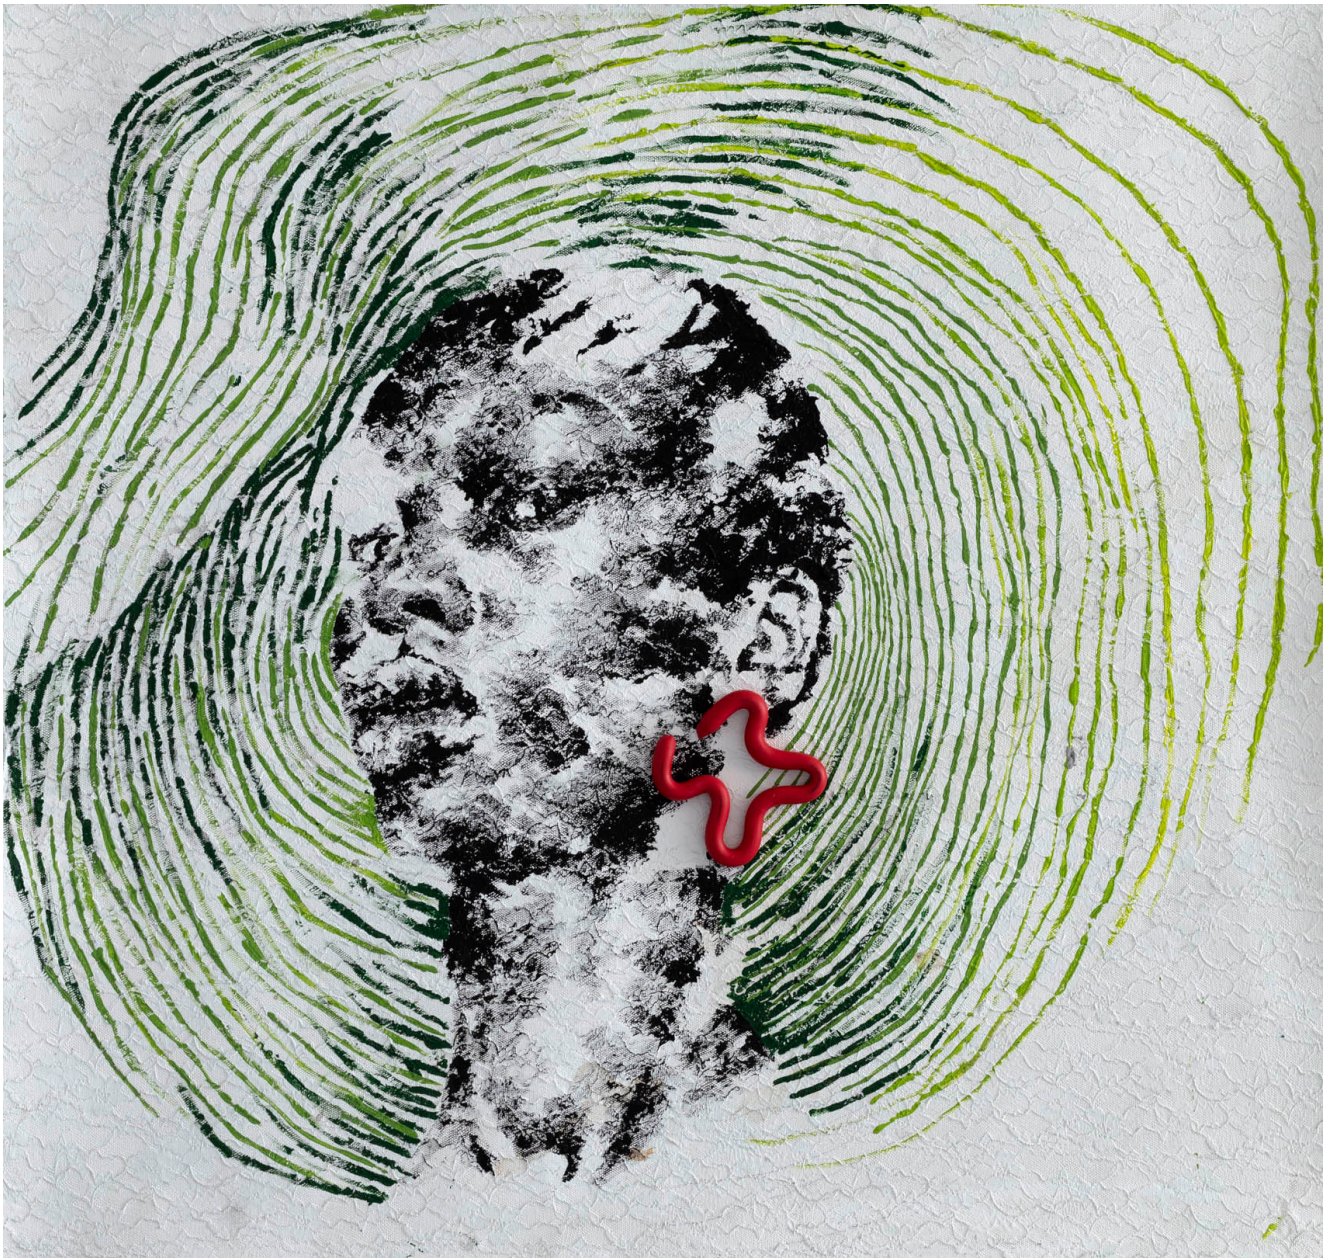

Khwezi

R 12,000.00

Frame	None
Medium	Acrylic paint on laced paper, custom clay earring
Location	Origin Art South Africa
Height	64.50 cm
Width	68.50 cm
Artist	Buqaqawuli Nobakada
Year	2021