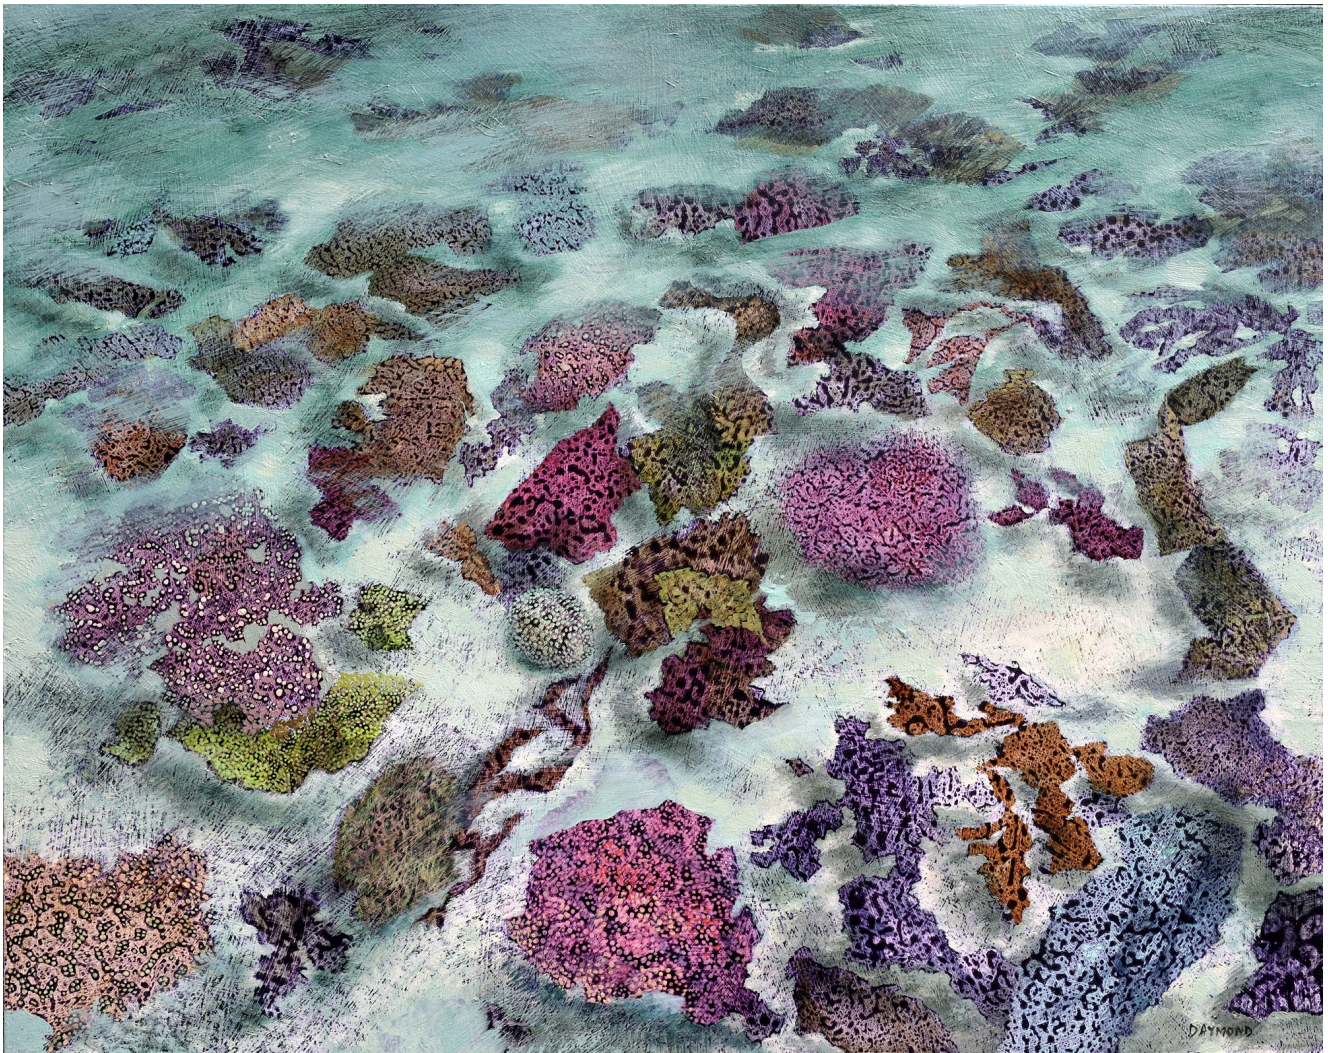

Soetwater

R 26,957.00

Karin Daymond, Soetwater, oil on wood panel, 40 x 50cm, 2023

Frame	Wooden shadow box frame
Medium	Oil on wooden panel
Location	JHB
Height	40.00 cm
Width	50.00 cm
Artist	Karin Daymond
Year	2023