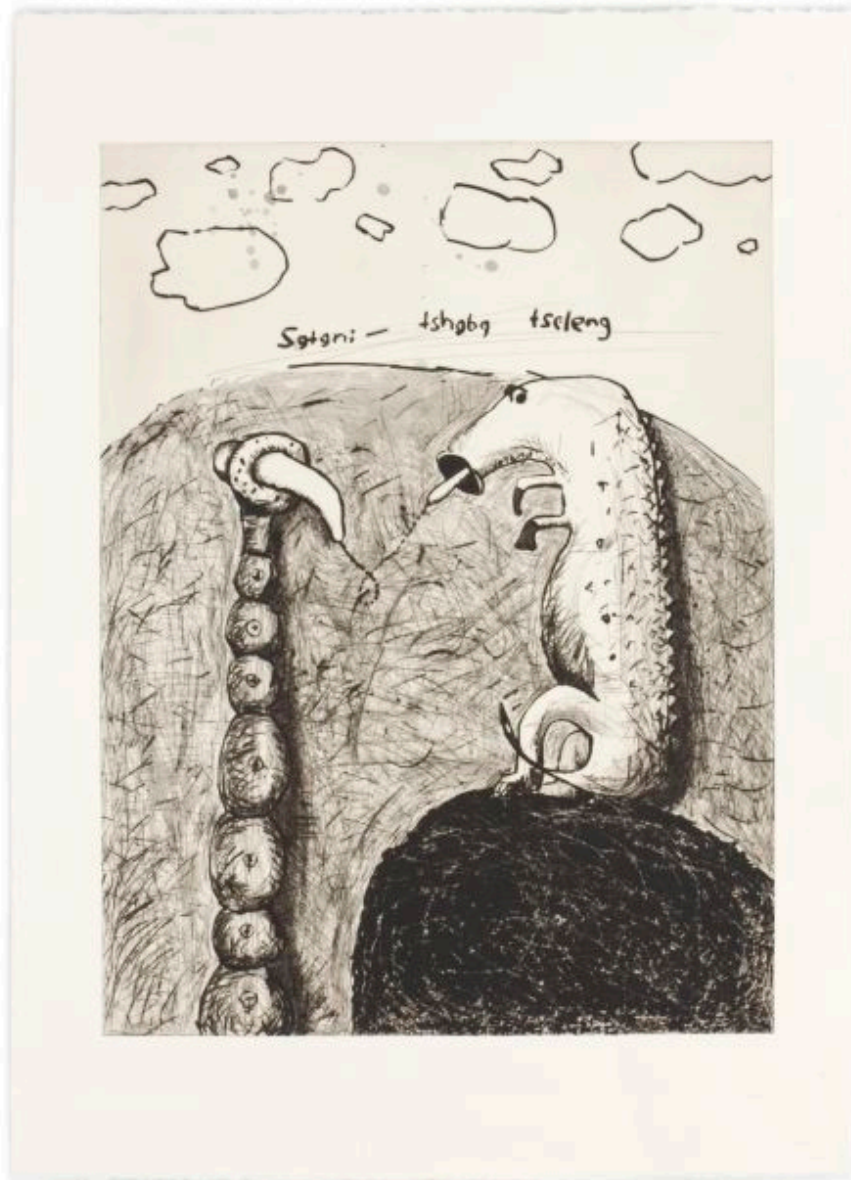

Satani Tshaba Tseleng

R 3,600.00

Edition Size	18
Medium	Drypoint
Location	Latitudes Centre for the Arts (Johannesburg)
Height	77.80 cm
Width	55.80 cm
Artist	Colbert Mashile