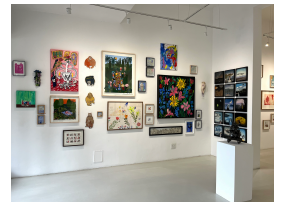

**The Secret Garden**

**R 15,502.00**

Tara Deacon, The Secret Garden, Gouache on paper, 42 x 42cm, 2023, Framed

Frame	Beech wood box frame floated on white mount board
Medium	Gouache on paper
Location	JHB
Height	42.00 cm
Width	42.00 cm
Artist	Tara Deacon
Year	2023