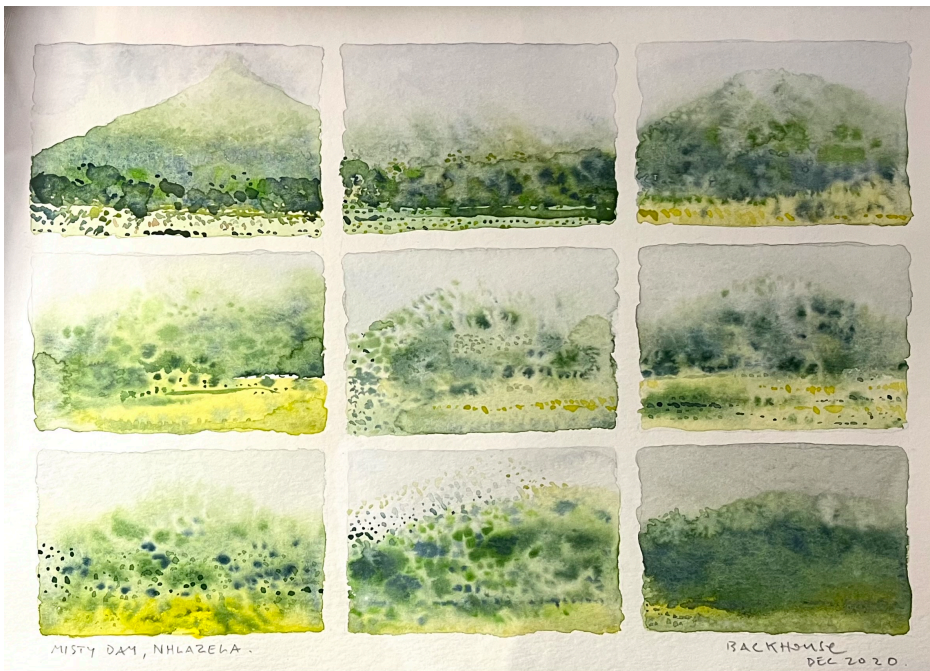

Misty Day Nhlazela

R 8,000.00

Bruce Backhouse, Misty Day Nhlazela, watercolour on paper, 21 x 29.5cm, 2020, Framed

| | |
|----------|--|
| Frame | White Box Frame Floated on white mount |
| Medium | Water colour on paper |
| Location | JHB |
| Height | 21.00 cm |
| Width | 29.50 cm |
| Artist | Bruce Backhouse |
| Year | 2020 |