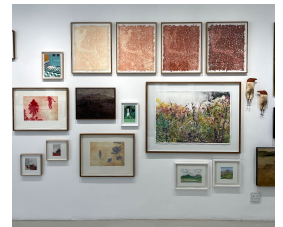

Knuyswagendrift, near Ladysmith, Klein Karoo

R 8,000.00

Bruce Backhouse, Knuyswagendrift, near Ladysmith, Klein Karoo, watercolour on paper, 27 x 37cm, 2005, Framed

Frame	White box frame Floated on white mount
Medium	Water colour on paper
Location	JHB
Height	27.00 cm
Width	37.00 cm
Artist	Bruce Backhouse
Year	2005