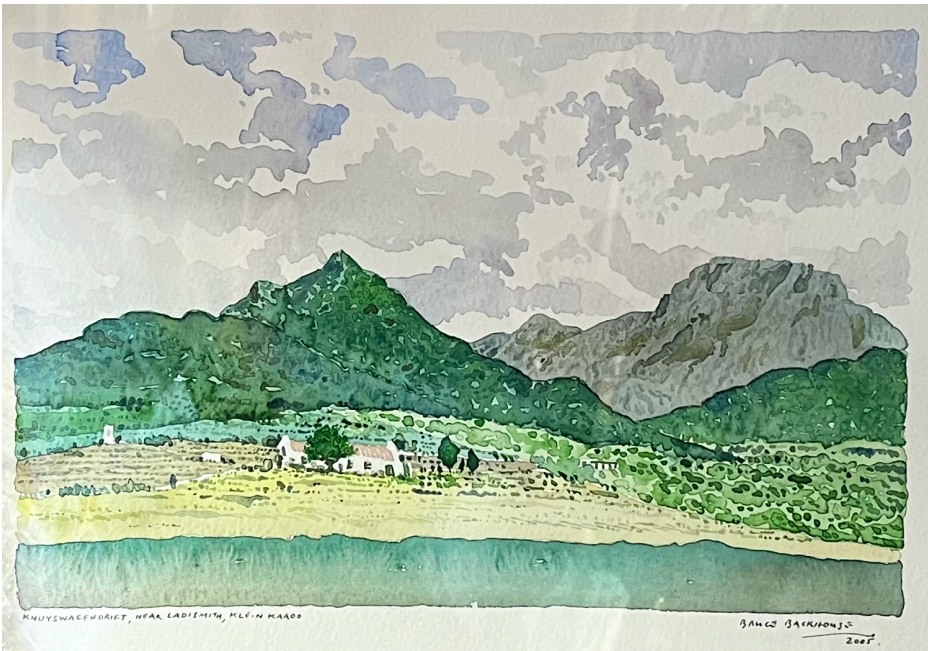

Knuyswagendrift, near Ladysmith, Klein Karoo

R 8,000.00

Bruce Backhouse, Knuyswagendrift, near Ladysmith, Klein Karoo, watercolour on paper, 27 x 37cm, 2005, Framed

Frame	White box frame Floated on white mount
Medium	Water colour on paper
Location	JHB
Height	27.00 cm
Width	37.00 cm
Artist	Bruce Backhouse
Year	2005