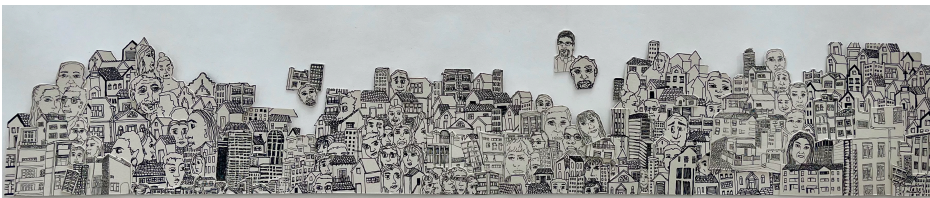

Overpopulated

R 3,913.00

Kiyara Ananmalay, Overpopulated, Ink on paper, 15 x 99cm, 2023, Framed

Frame	Black box frame Between two layers of glass No backing
Medium	Ink on Fabriano paper
Location	JHB
Height	15.00 cm
Width	90.00 cm
Artist	Kiyara Ananmalay
Year	2023