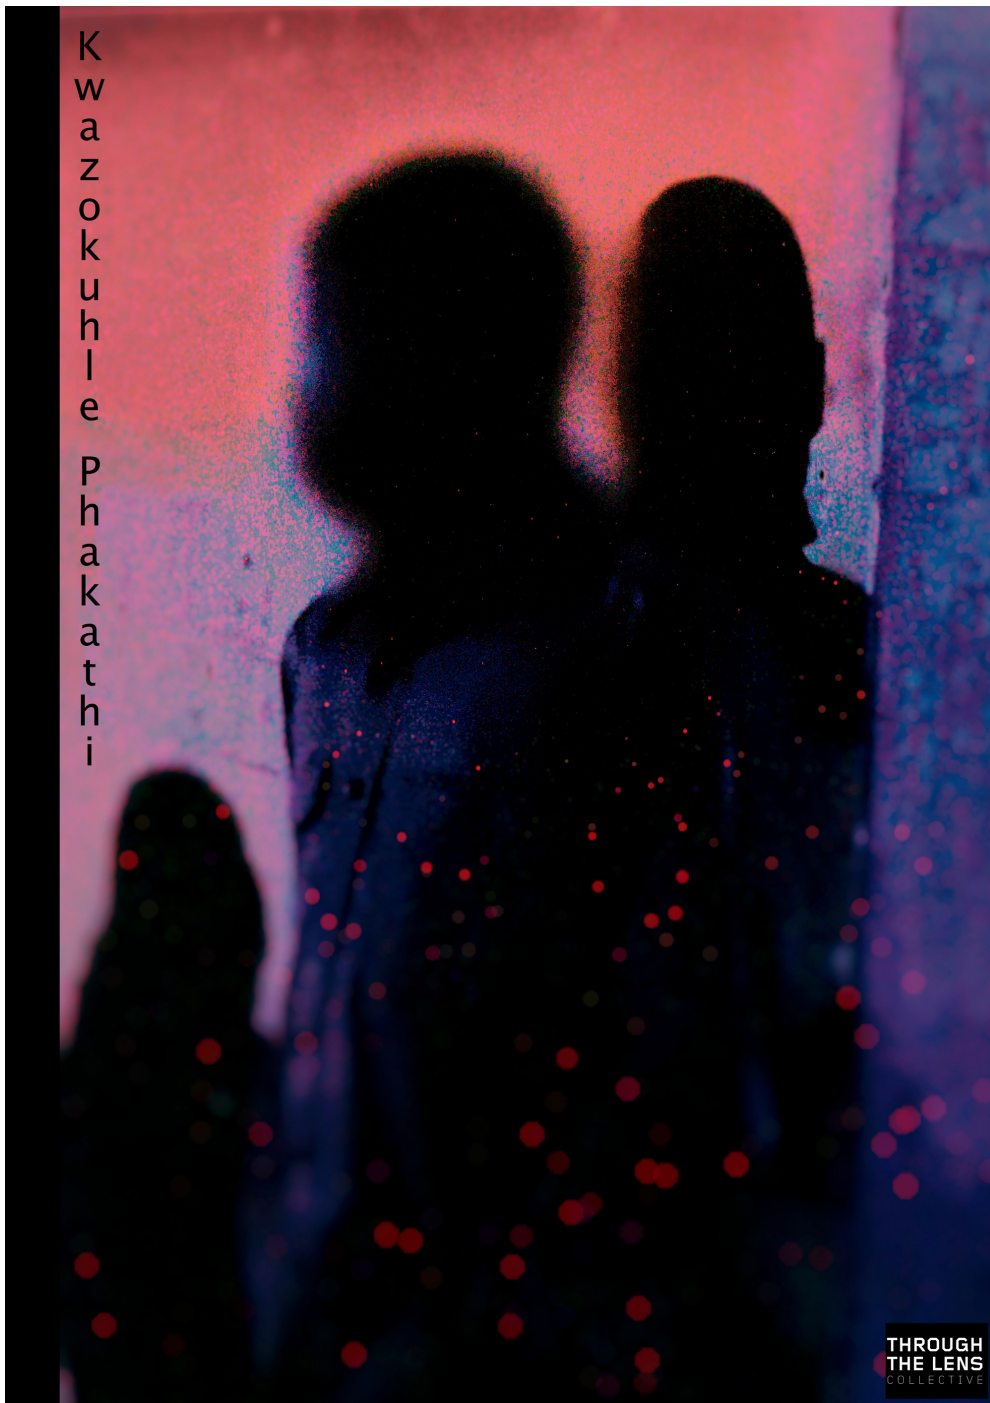

KWAZOKUHLE PHAKATHI POSTER

R 650.00

COLOUR PEOPLE BEAUTY SILHOUETTE

Frame	None
Medium	TRUE MATT HIGH WHITE 230G
Location	Johannesburg, South Africa
Height	59.40 cm
Width	42.00 cm
Artist	Michelle Loukidis
Year	2023