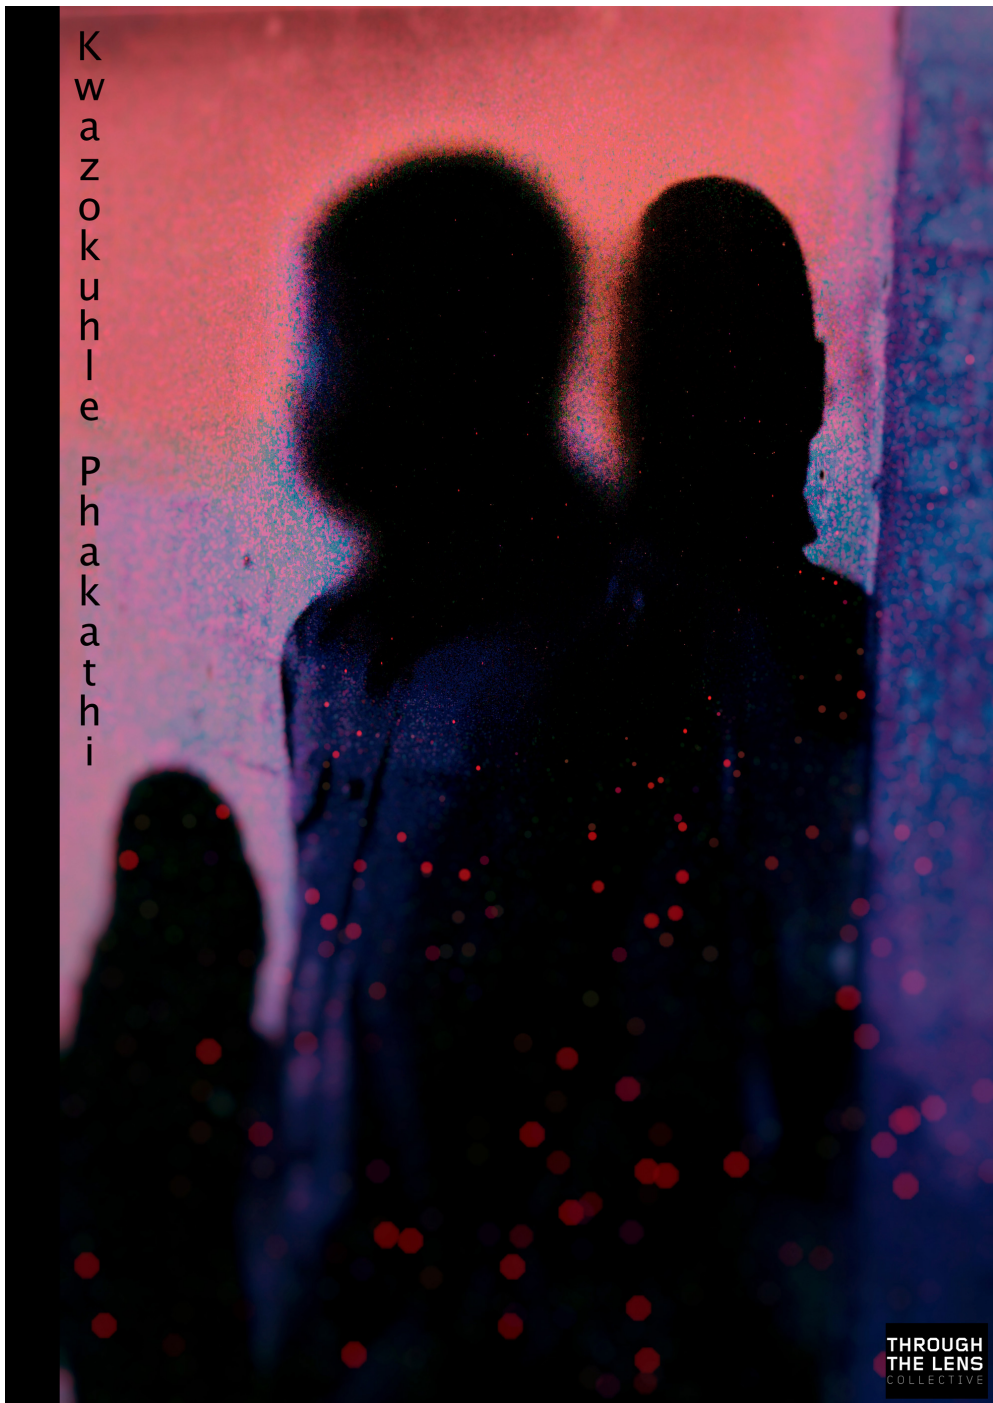

KWAZOKUHLE PHAKATHI POSTER

R 650.00

COLOUR PEOPLE BEAUTY SILHOUETTE

Frame	None
Medium	TRUE MATT HIGH WHITE 230G
Location	Johannesburg, South Africa
Height	59.40 cm
Width	42.00 cm
Artist	Michelle Loukidis
Year	2023