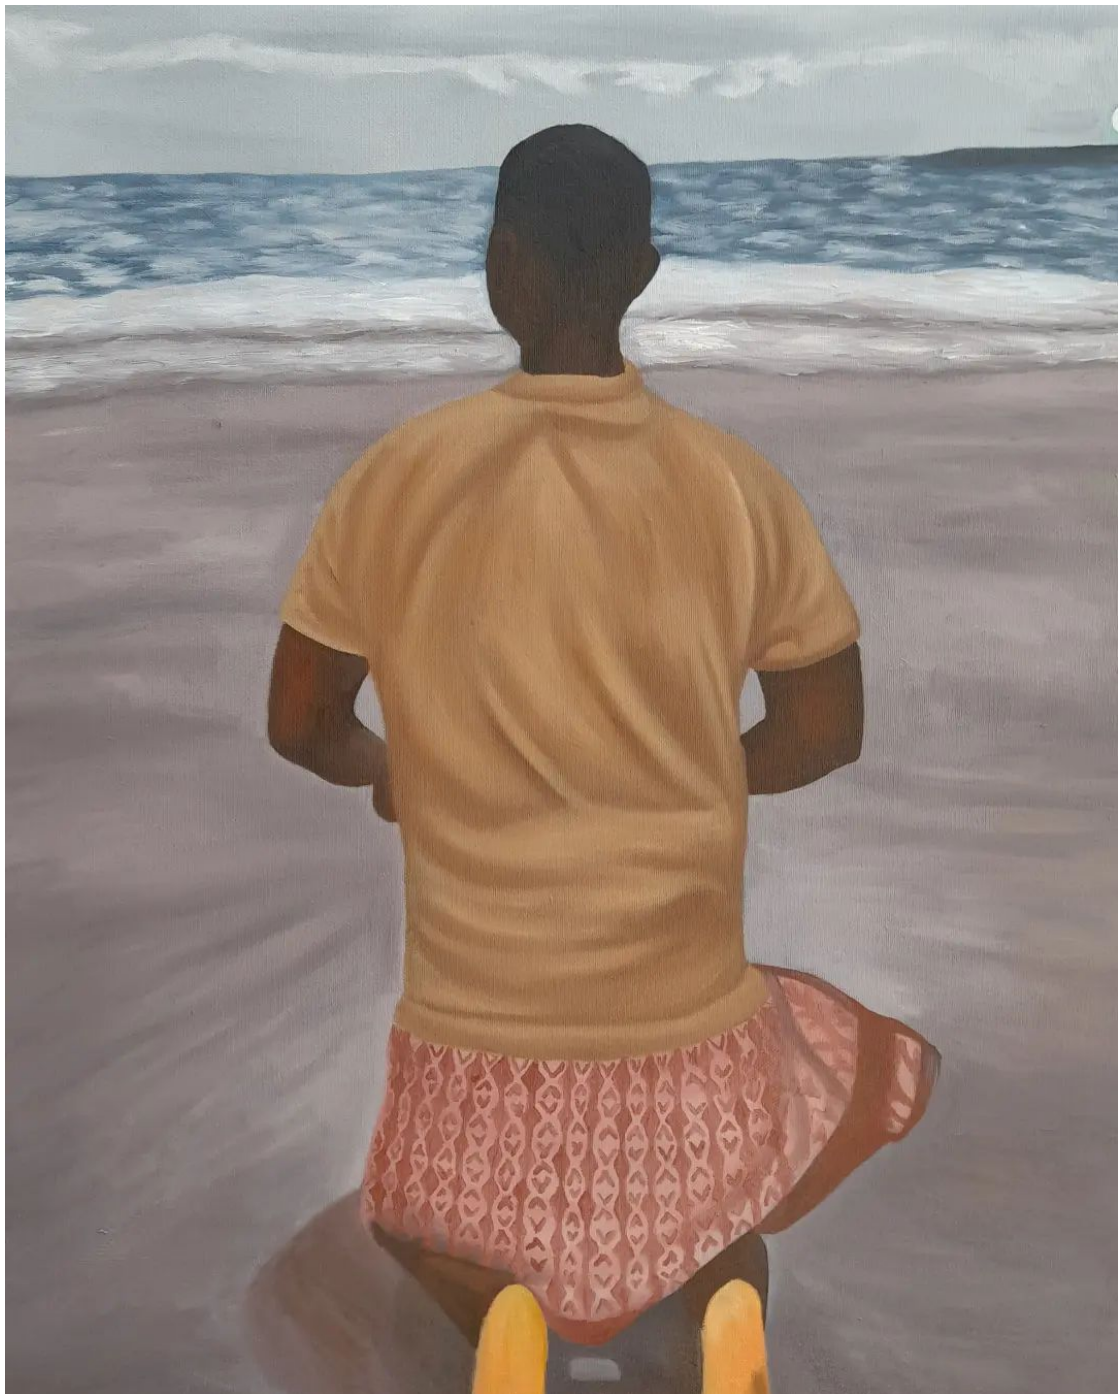

Emalwandle

R 9,130.00

Wanda

Gqala

Emalwandle

2022

Oil on canvas

Canvas size: 59,4 x 84,1 x 3,5 cm

R 10 500.00

Frame	None
Medium	oil on canvas
Height	59.40 cm
Width	84.10 cm
Artist	Wanda Gqala
Year	2022