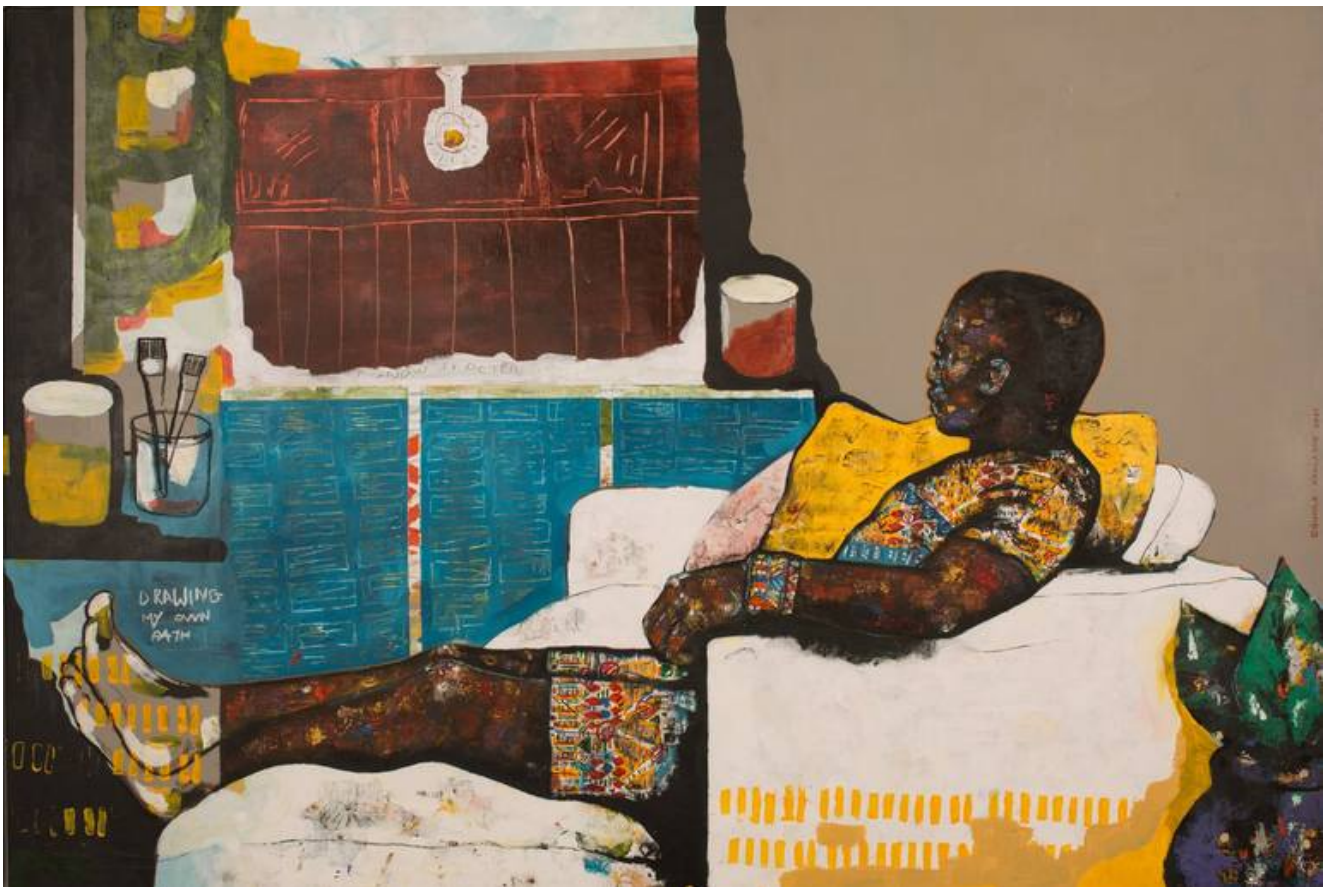

Isbane

R 52,052.00

Buhle Nkalashe is a painter who incorporates mixed media like Oil & Acrylic paint, & Oil pastels. Nkalashe's work mainly consists of portraiture and abstract paintings. Fascinated by the idea of how patterns and color can be a symbol of identity, Buhle's art documents how African contemporary culture has evolved over the years to proudly incorporate traditional symbols that speak of its heritage.

Frame	White box frame
Medium	Oil pastels, Acrylic paint, Oil paint on canvas
Height	145.00 cm
Width	200.00 cm
Artist	Buhle Nkalashe
Year	2020