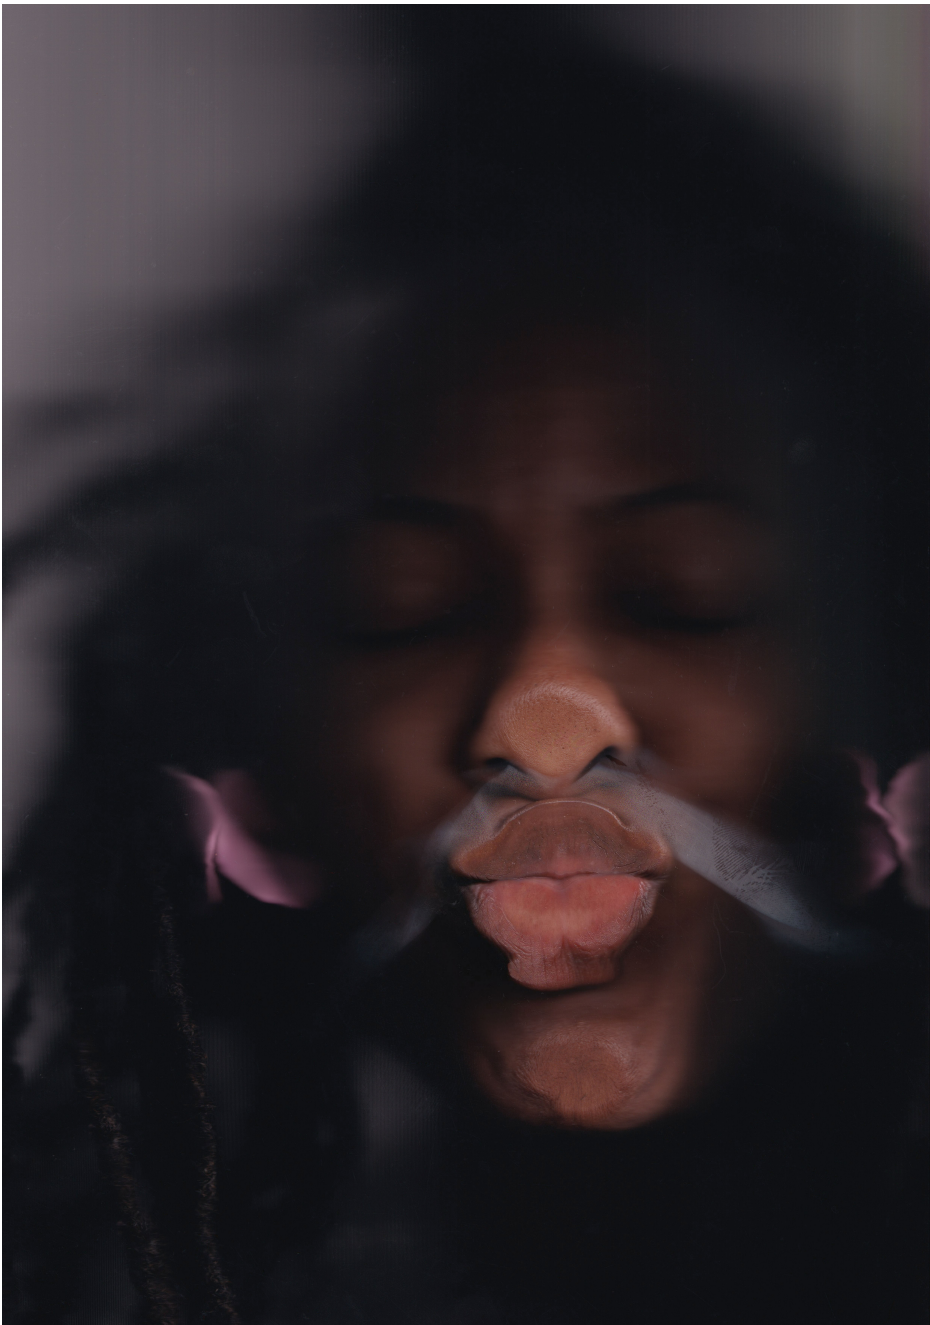

---

**Grace**

**R 22,500.00**

Image 1: Artwork

Image 2: Installation shot - Grace (vinyl on window)

Wits ArtHouse Windows, Braamfontein (South Africa )

2023

The Weight of a Kiss

Frame	None
Edition Size	3
Medium	Digital scan on diasec
Height	42.00 cm
Width	29.70 cm
Artist	Motlhoki Nono
Year	2023