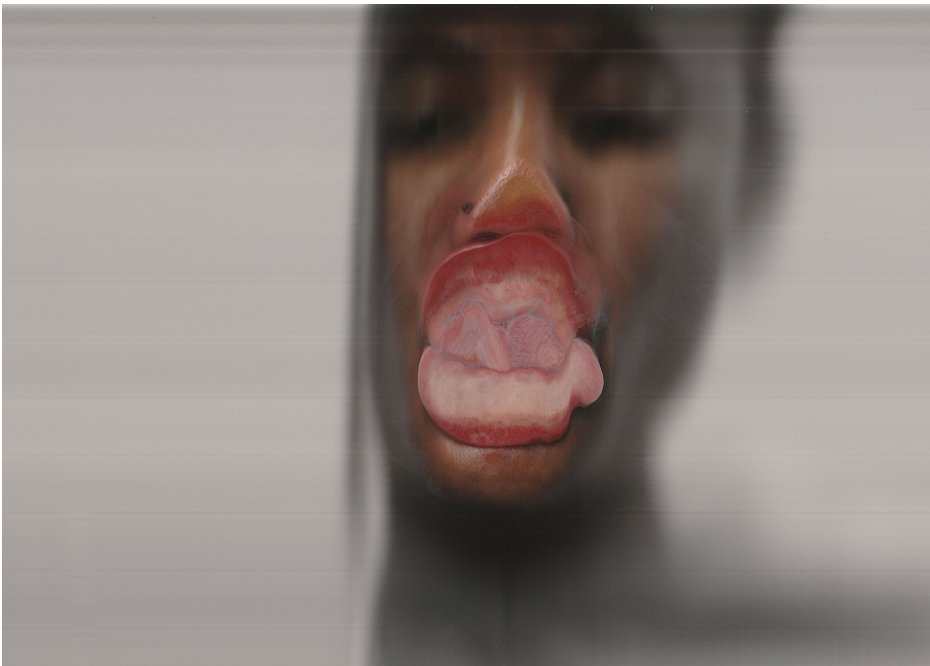

## Inverted Tongue

R 31,500.00

Image 1: Artwork

Image 2: Installation shot - inverted Tongue and Tiiso

70 juta, Braamfontein (South Africa )

2023

The Weight of a Kiss

Frame	None
Edition Size	3
Medium	Digital scan on diasec
Height	42.00 cm
Width	59.40 cm
Artist	Motlhoki Nono
Year	2023