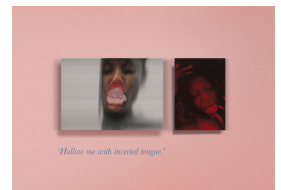

## Inverted Tongue

R 31,500.00

Image 1: Artwork

Image 2: Installation shot - inverted Tongue and Tiiso

70 juta, Braamfontein (South Africa )

2023

The Weight of a Kiss

Frame	None
Edition Size	3
Medium	Digital scan on diasec
Height	42.00 cm
Width	59.40 cm
Artist	Motlhoki Nono
Year	2023