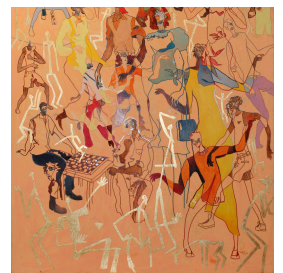

**My Paradise II**

**R 78,000.00**

Frame	None
Medium	Mixed Media on Canvas
Height	196.00 cm
Width	100.00 cm
Artist	Papytsho Mafolo
Year	2019