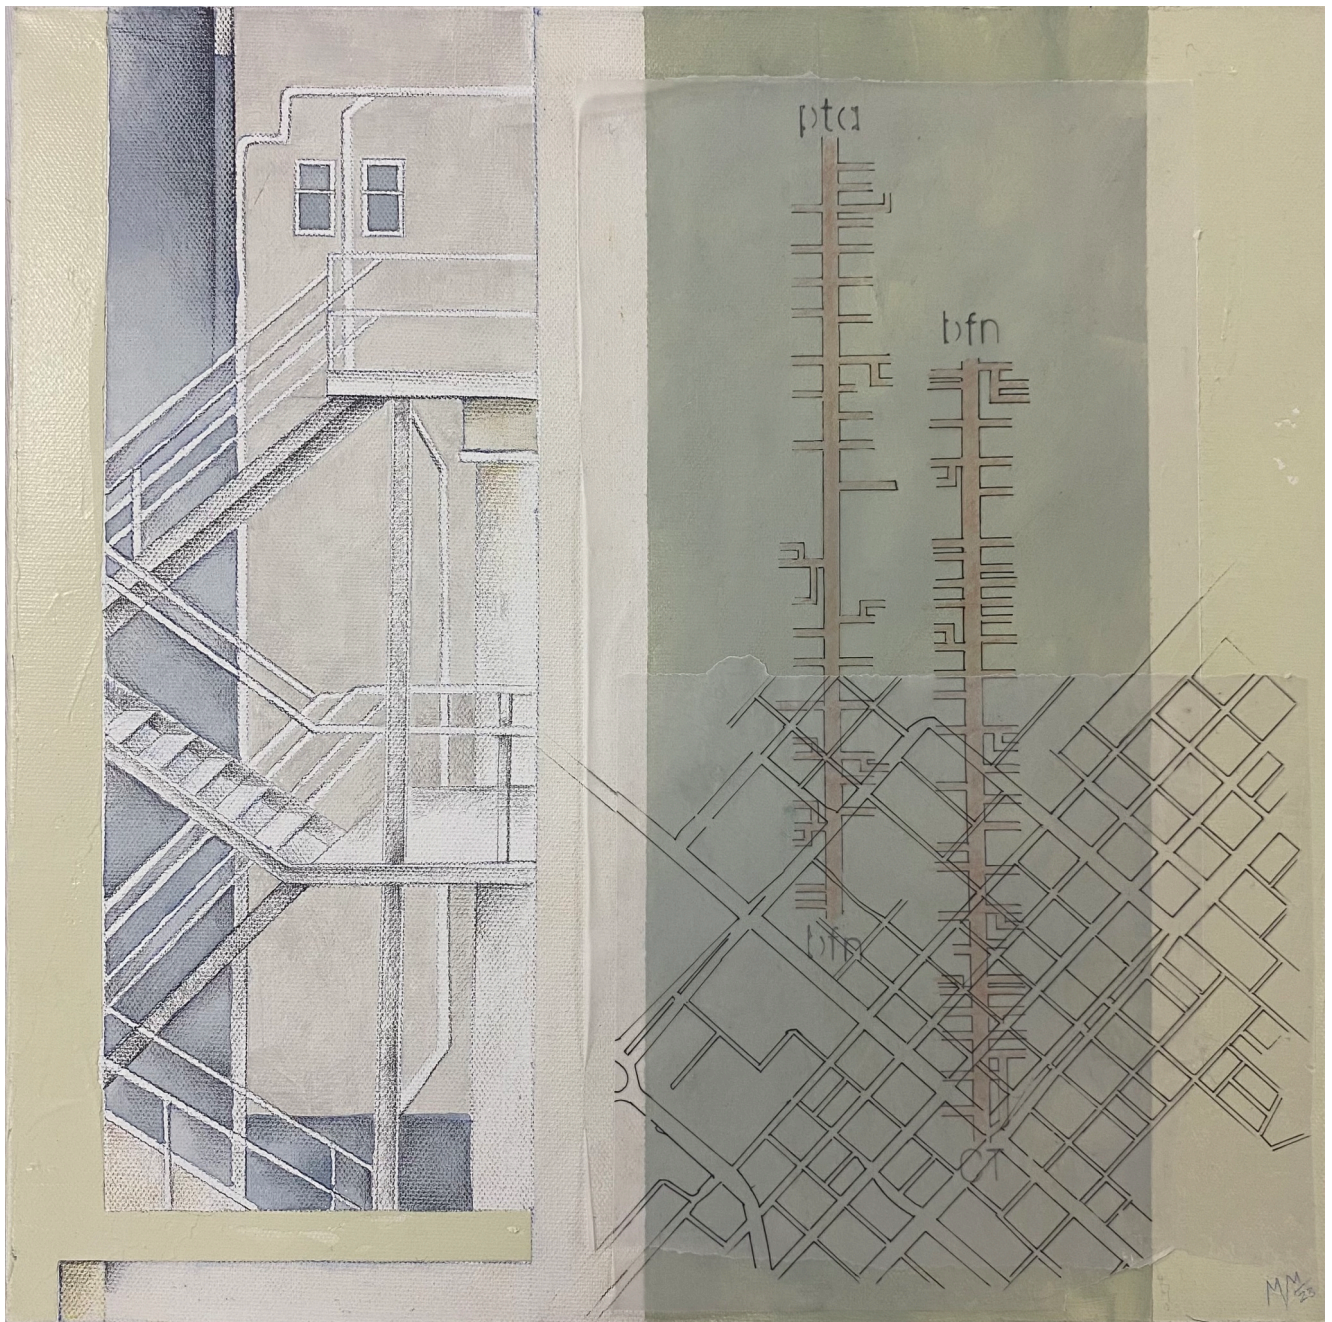

The Escape

R 10,500.00

Frame	None
Medium	Gouache, pencil, pen, and collage on canvas
Height	40.00 cm
Width	40.00 cm
Artist	Madeleine van Manen
Year	2023