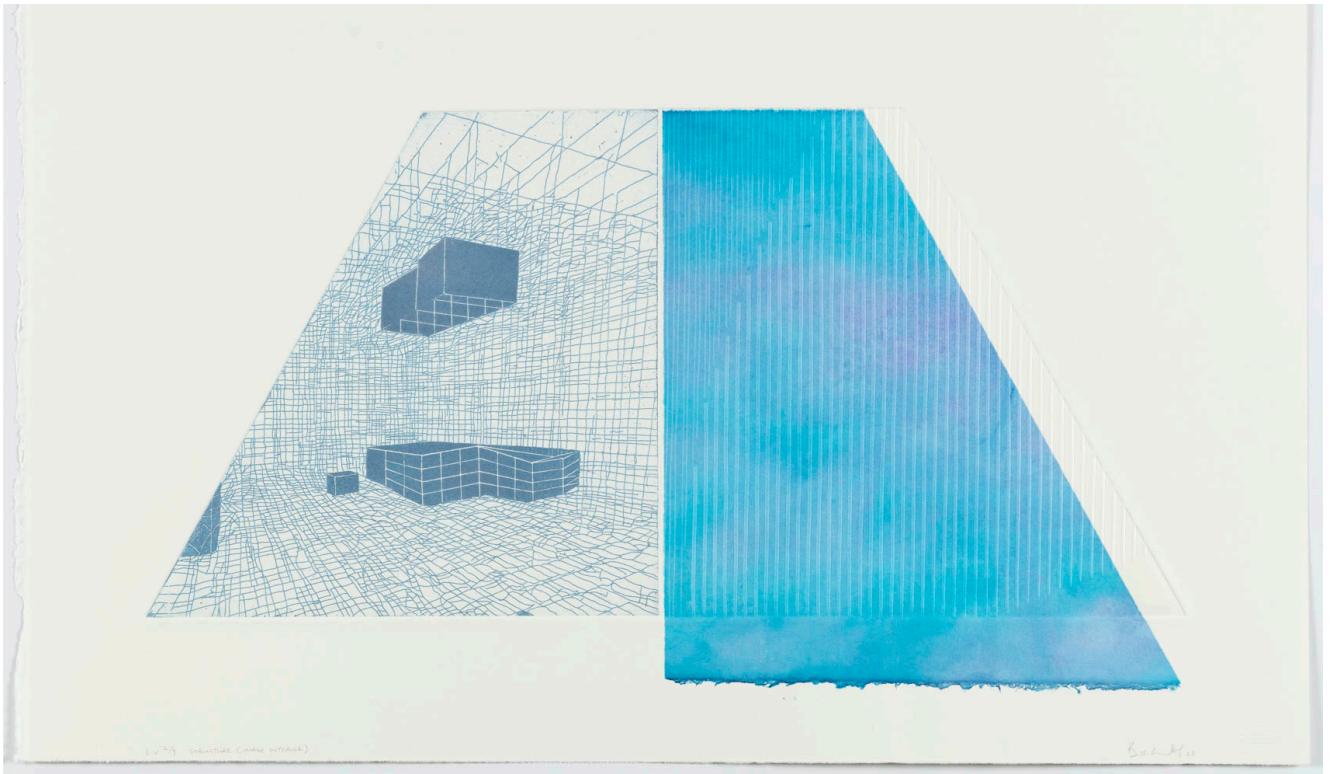

**Structure (Image Interior) (EV 2/9)**

**R 8,000.00**

Frame	None
Edition Size	9
Medium	Etching, embossing, watercolour and chine-collé
Height	45.00 cm
Width	74.50 cm
Artist	Bevan de Wet
Year	2023