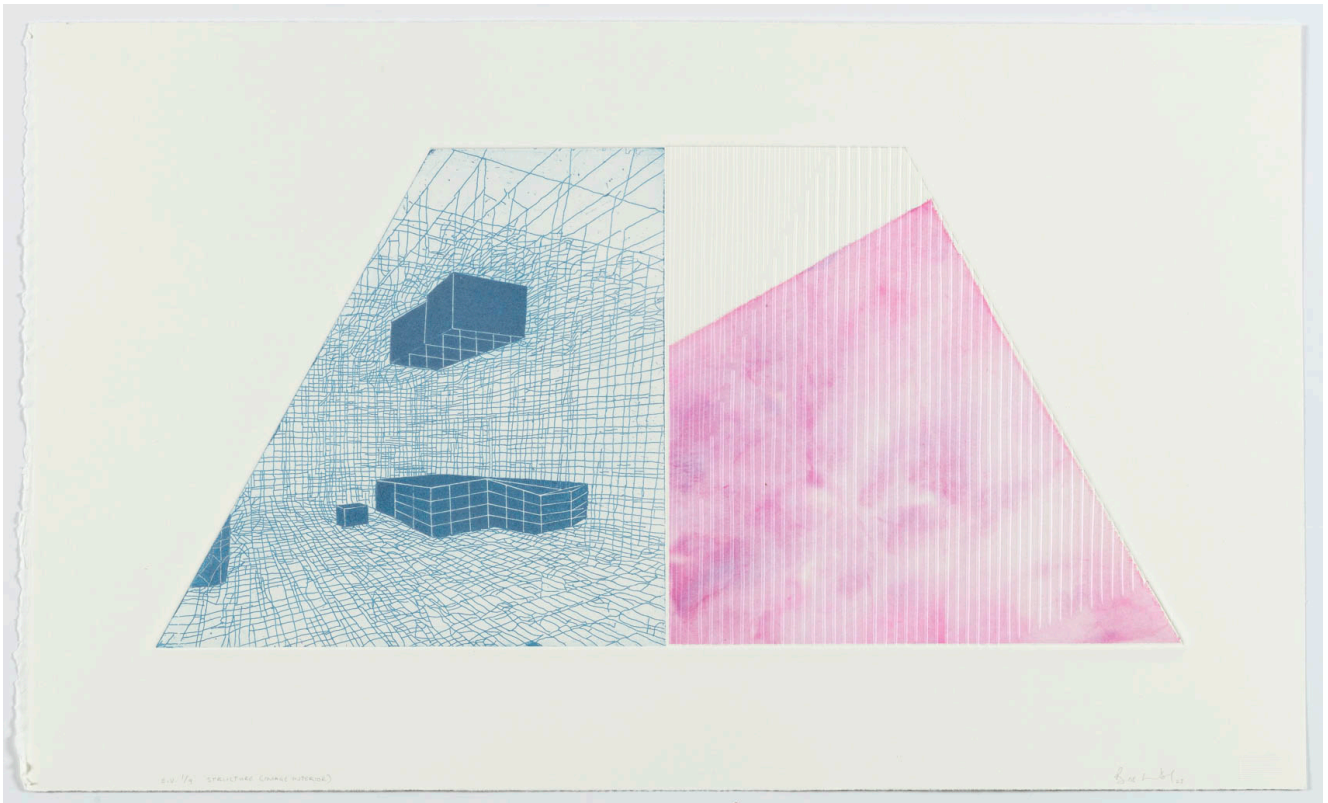

**Structure (Image Interior) (EV 1/9)**

**R 11,160.00**

Unframed - R8,000.00

Edition Size	9
Medium	Etching, embossing, watercolour and chine-collé
Height	45.00 cm
Width	74.50 cm
Artist	Bevan de Wet
Year	2023