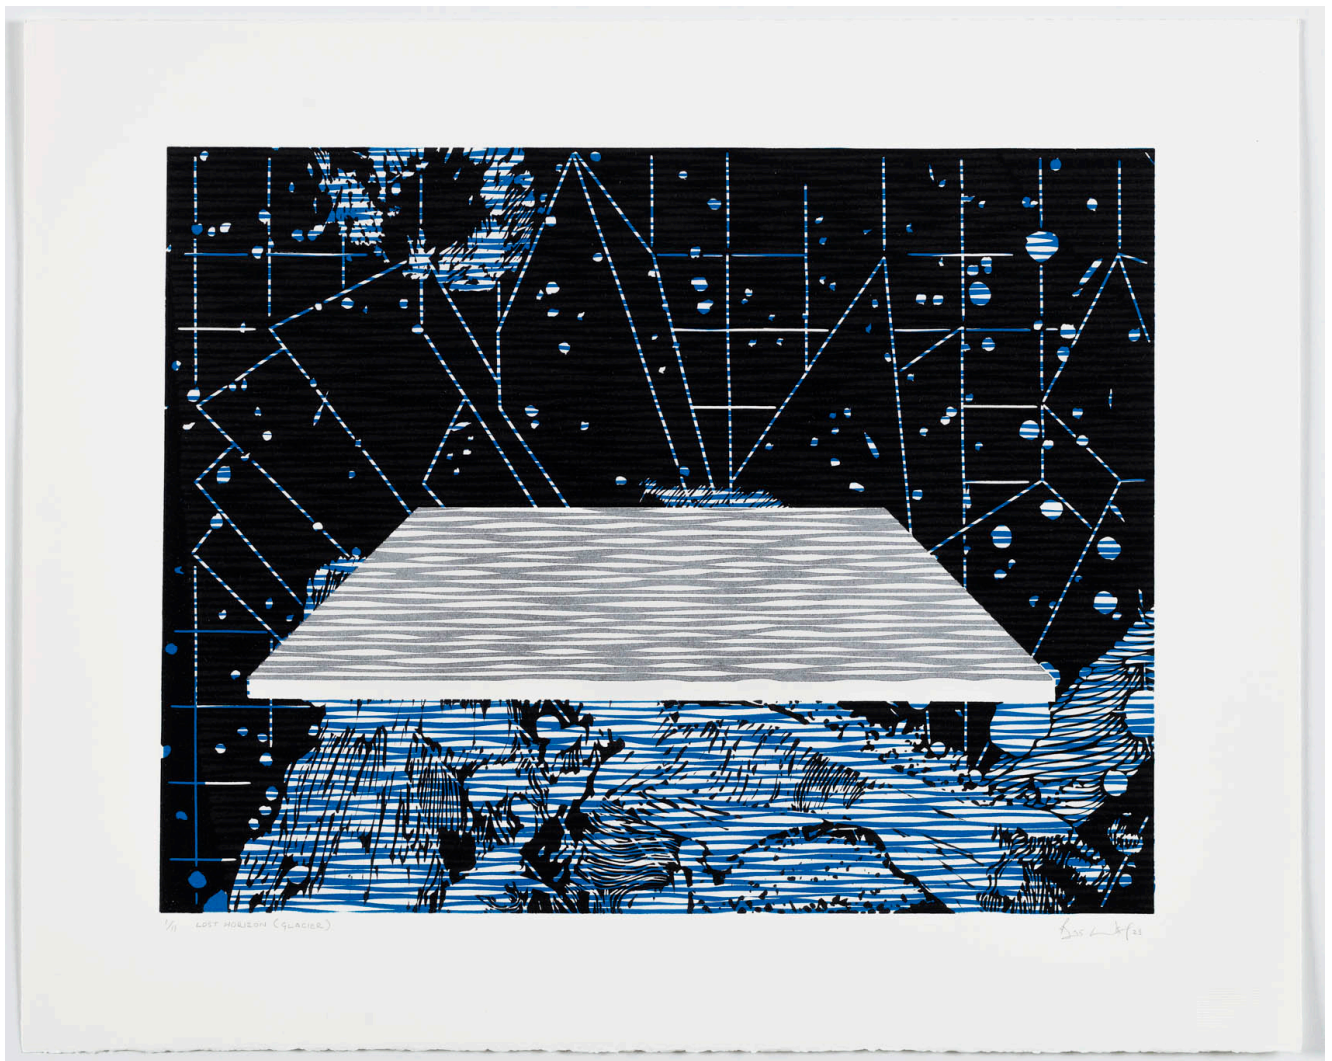

Lost Horizon (Glacier)

R 6,550.00

Edition Size	11
Medium	Linocut
Height	40.00 cm
Width	50.00 cm
Artist	Bevan de Wet
Year	2023